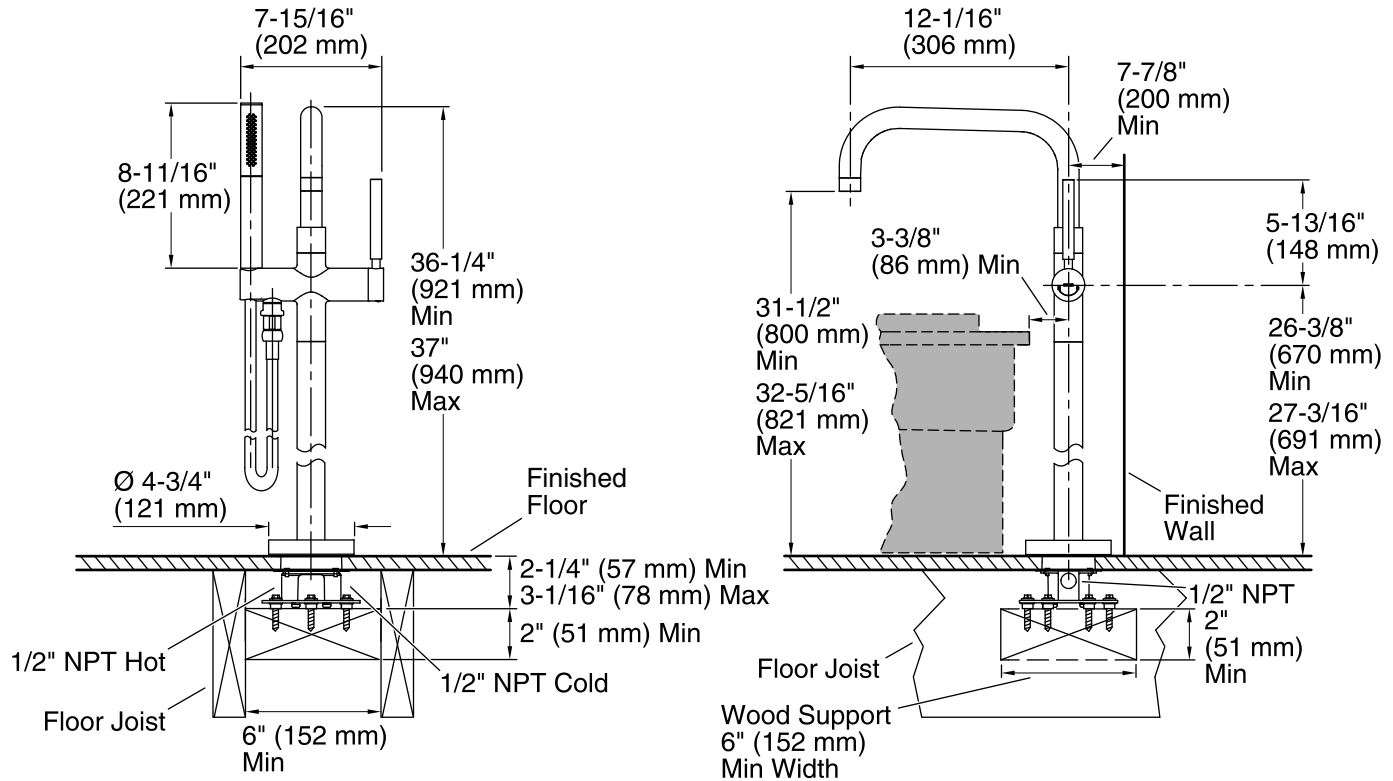

### Technical Information

All product dimensions are nominal.

#### Spout:

Spout reach: 12-1/16" (306 mm)

Handle clearance: 5-13/16" (148 mm)