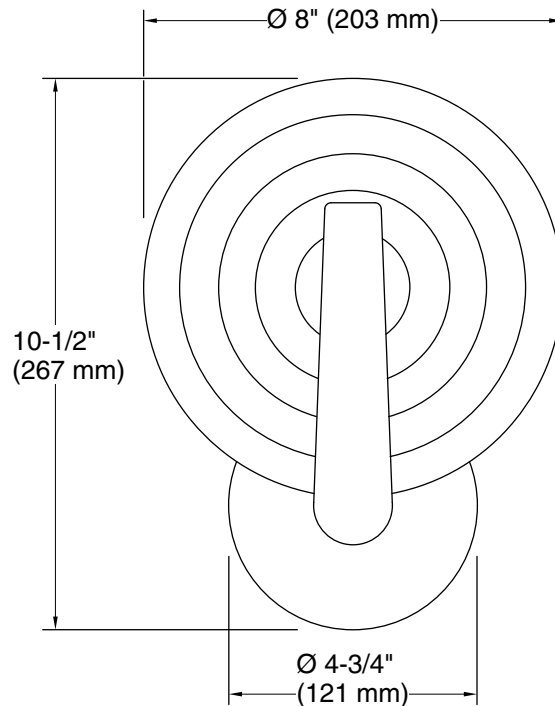

Features

- The Hint lighting collection complements both contemporary and traditional decor and creates a beautiful accent in any space
- Clear glass disk has an organic swirl pattern that creates a dramatic play of light
- Requires bulb with medium (E26) base; type T or B bulb recommended (sold separately)
- Suitable for damp locations, per UL 1598
- Coordinates with products in the Hint® collection
- Fixture is dimmable when paired with dimmer switch and compatible bulbs

Color	Code	Description
	BNL	Brushed Nickel
	CPL	Polished Chrome
	BLL	Matte Black
	2GL	Brushed Moderne Brass

Required Electrical Service

One circuit required.

120 V, 0.5 A, 60 Hz

Technical Information

All product dimensions are nominal.

Material: Glass, Aluminum, Steel, Brass

Number of Lights: 1

Lighting Type: Socket-based

Socket Type: E-26 Medium

Number of Shades: 1

Shade Type: Clear Swirl Glass

Hanging Type: Non-hanging

Notes