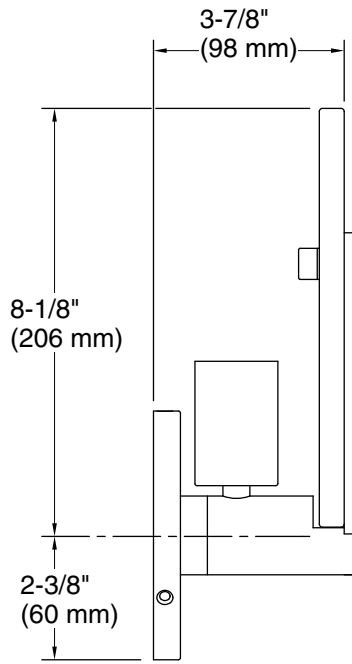

Color	Code	Description
	BNL	Brushed Nickel
	CPL	Polished Chrome
	BLL	Matte Black
	2GL	Brushed Moderne Brass

Required Electrical Service

One circuit required.

120 V, 0.5 A, 60 Hz

Technical Information

All product dimensions are nominal.

Material: Glass, Aluminum, Steel, Brass

Number of Lights: 1

Lighting Type: Socket-based

Socket Type: E-26 Medium

Number of Shades: 1

Shade Type: Clear Swirl Glass

Hanging Type: Non-hanging

Notes