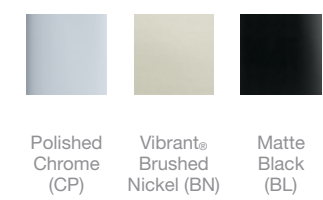

Polished Chrome (CP) Vibrant Brushed Nickel (BN) Matte Black (BL)