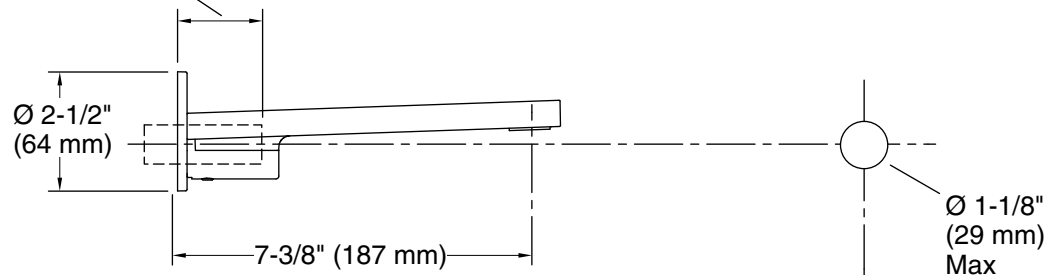

Color	Code	Description
	CP	Polished Chrome
	BL	Matte Black
	2MB	Vibrant® Brushed Moderne Brass
	TT	Vibrant Titanium

Slip-Fit Spout:
Extend 5/8" OD tube 1-1/2"
(38 mm) from finished wall.
Threaded Spout:
Extend 1/2" NPT pipe 1-1/2"
(38 mm) from finished wall.

Technical Information

All product dimensions are nominal.

Drain included: No

Spout:

Spout reach: $7\text{-}3/8\text{'}$ (187 mm)

Notes

Install this product according to the installation guide.