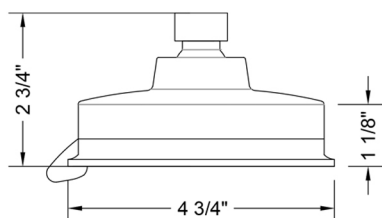

SPECIFICATION DRAWING: