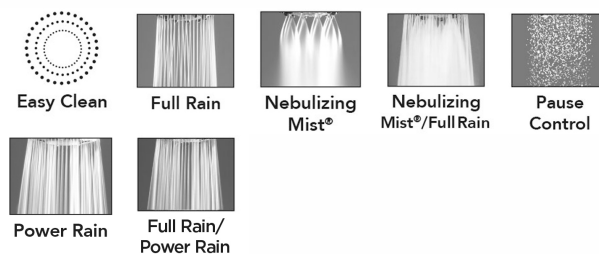

SPRAY PATTERNS: