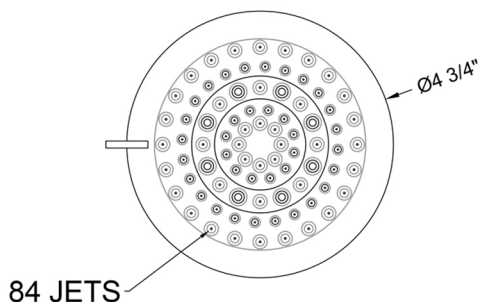

SPECIFICATION DRAWING: