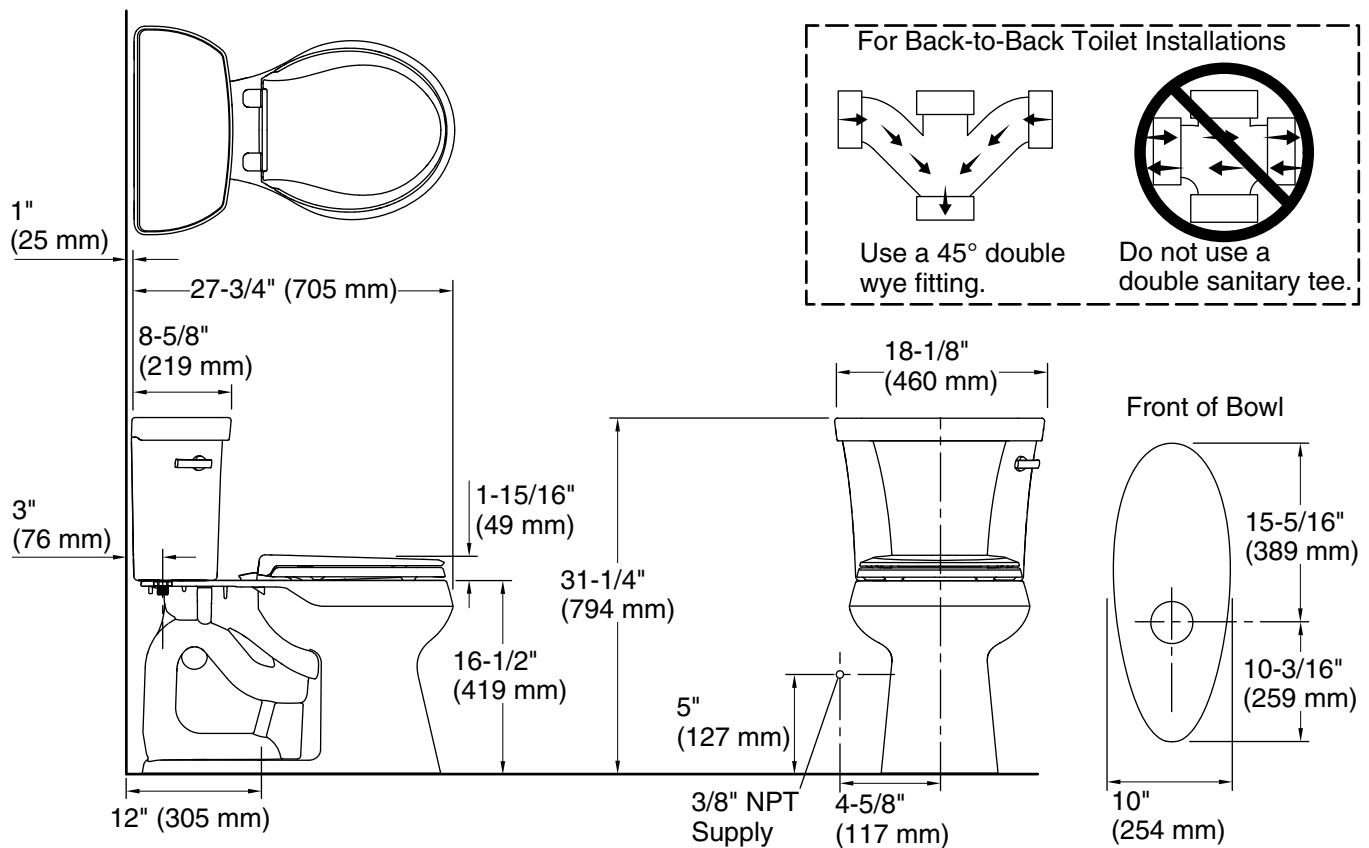

Technical Information

All product dimensions are nominal.

Toilet type:	Floor-mount
Waste Outlet:	Floor
Bowl shape:	Round-front
Flush type:	Class Five
Trap passageway:	2-1/8" (54 mm)
Water surface size:	10-1/2" x 8-1/4" (267 mm x 210 mm)
Rim to water surface:	5-3/8" (137 mm)
Rough-in:	12" (305 mm)
Seat-mounting holes:	5-1/2" (140 mm)

Notes

Install this product according to the installation instructions.

For back-to-back toilet installations: Use only a 45° double wye fitting.

ADA, OBC, CSA B651 compliant when installed to the specific requirements of these regulations.

Plumbing codes may require elongated toilets and elongated, open-front seats in public bathrooms.

Accessibility standards may require controls to be located on the open side of the toilet.