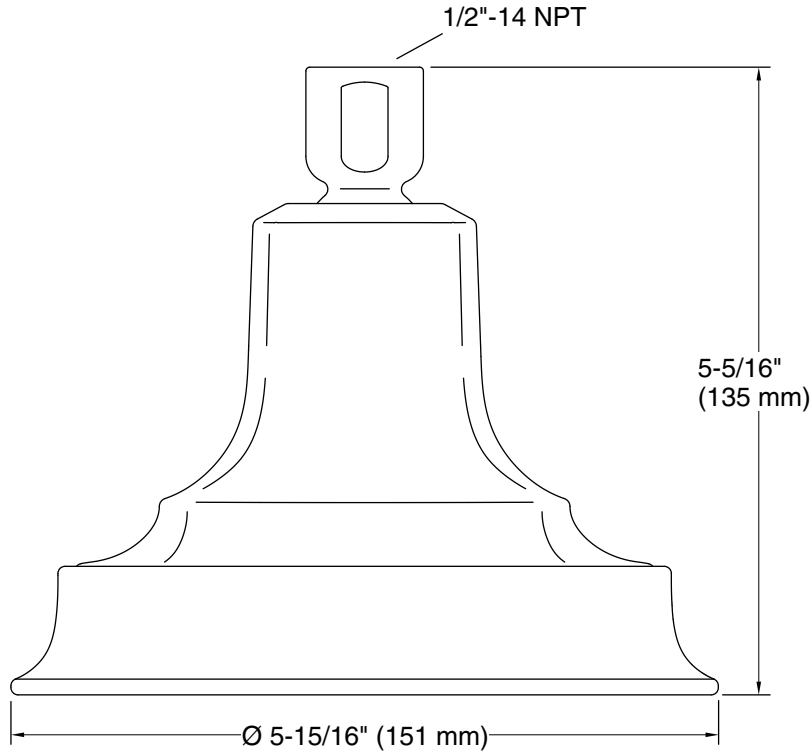

See website for detailed warranty information.

Technical Information

All product dimensions are nominal.

Handshower:

Rated maximum flow: 0 gal/min (0 l/min)

Showerhead/Body Spray:

Rated maximum flow: 2.5 gal/min (9.5 l/min)