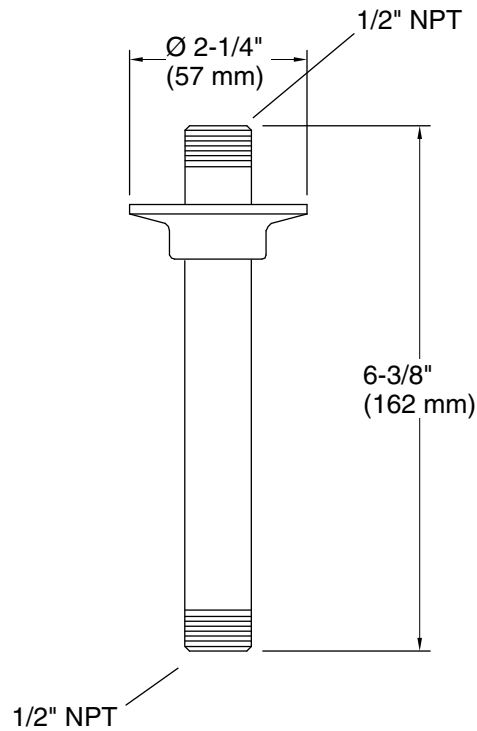

KOHLER® Faucets 6" ceiling-mount single-function rainhead arm & flange **K-7394**

Features

- 1/2" NPT connection
- For use with overhead rainheads
- 6" (152 mm) shower arm

Material

- Brass
- KOHLER® finishes resist corrosion and tarnishing

7-3-2024 20:29 - US

THE BOLD LOOK
OF **KOHLER**®

KOHLER Faucets 6" ceiling-mount single-function rainhead arm & flange
K-7394

Technical Information

All product dimensions are nominal.

Notes

Install this product according to the installation instructions.