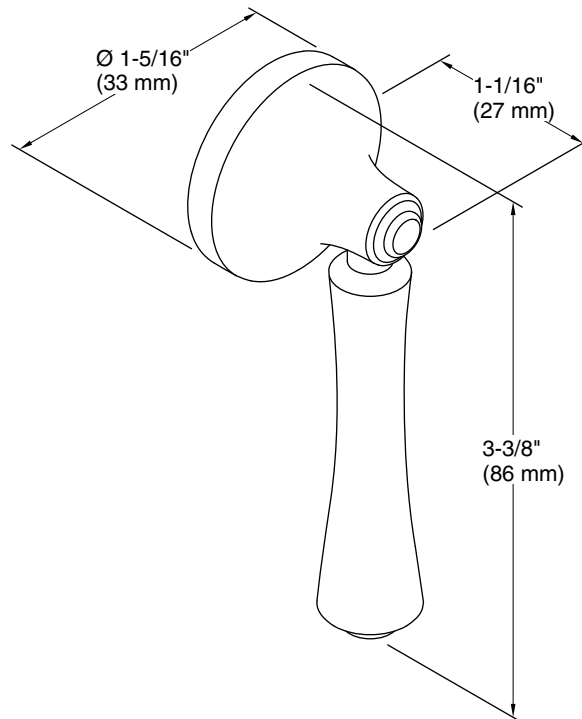

Features

- Left-hand trip lever
- For use with the K-3814 Corbelle toilet

Material

- Premium metal construction for durability and reliability
- KOHLER finishes resist corrosion and tarnishing

Recommended Products/Accessories

Technical Information

All product dimensions are nominal.

Material: Zinc

Notes

Install this product according to the installation instructions.