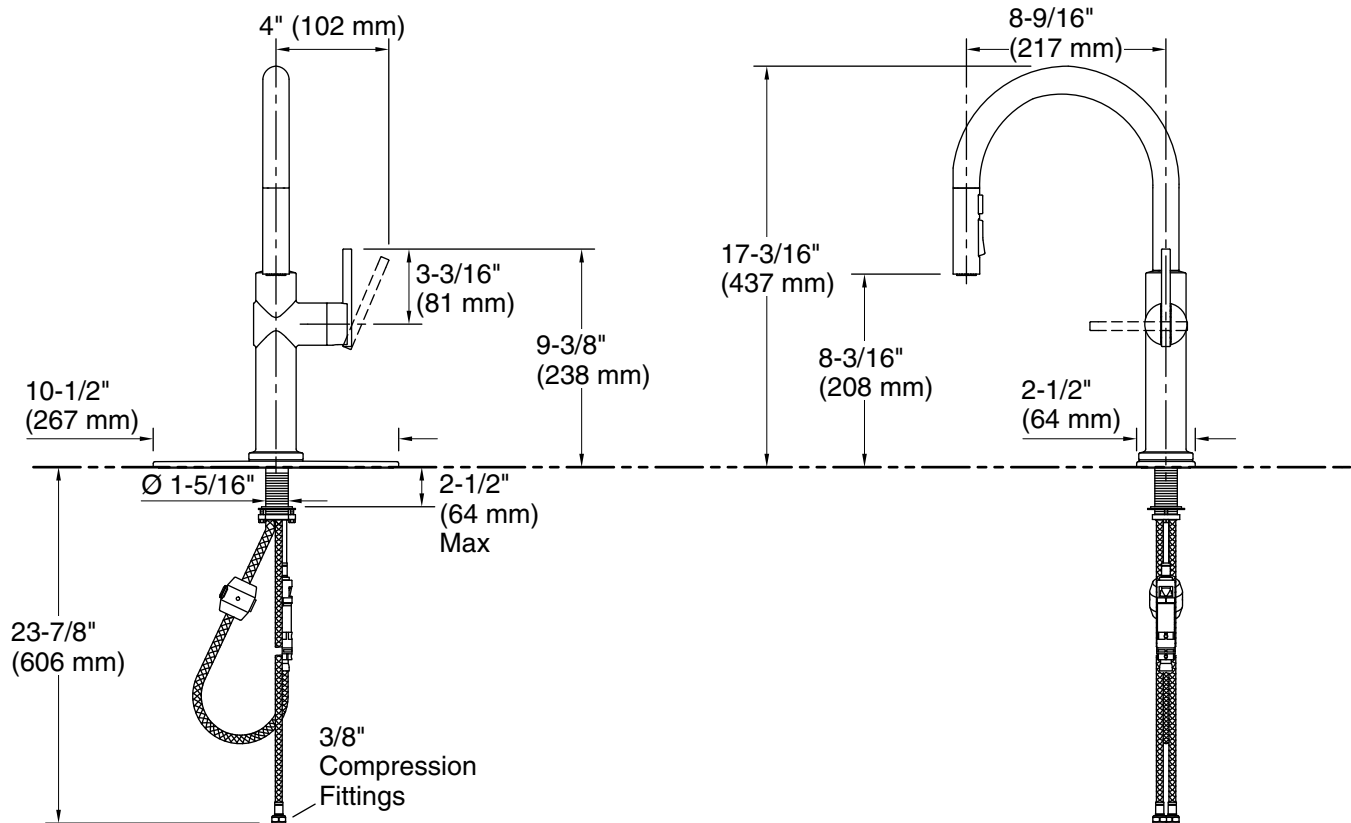

#### Installation

- Single-hole or three-hole installation (escutcheon plate included).
- Flexible supply lines simplify installation.

### Technical Information

All product dimensions are nominal.

#### Spout:

Spout reach: 8-9/16" (217 mm)  
 Fixture pressure max (static): 125 psi (861.8 kPa)