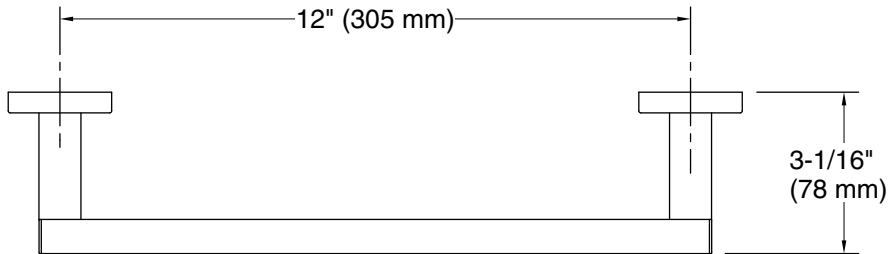

Technical Information

All product dimensions are nominal.

Material: Zinc, Stainless Steel

Notes

Install this product according to the installation instructions.

CAUTION: Risk of personal injury. Do not install these products in any area where they are likely to be used inadvertently as a grab bar or support bar. These products are not designed or intended for use as a grab bar or support bar.