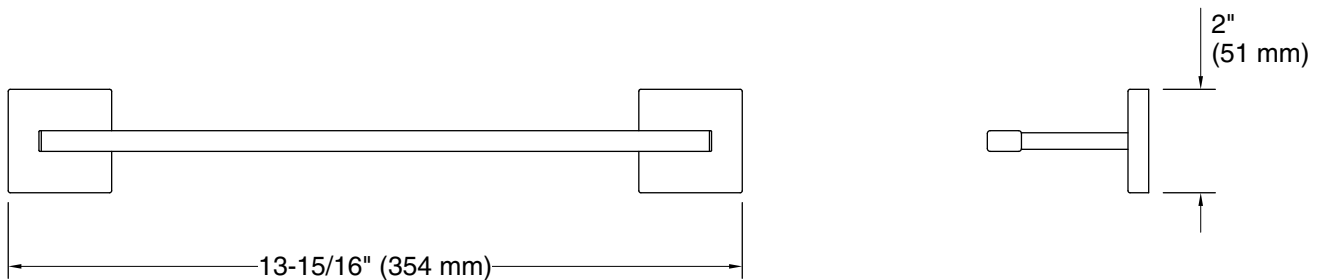

Technical Information

All product dimensions are nominal.

Material: Zinc, Stainless Steel

Notes

Install this product according to the installation instructions.

CAUTION: Risk of personal injury. Do not install these products in any area where they are likely to be used inadvertently as a grab bar or support bar. These products are not designed or intended for use as a grab bar or support bar.