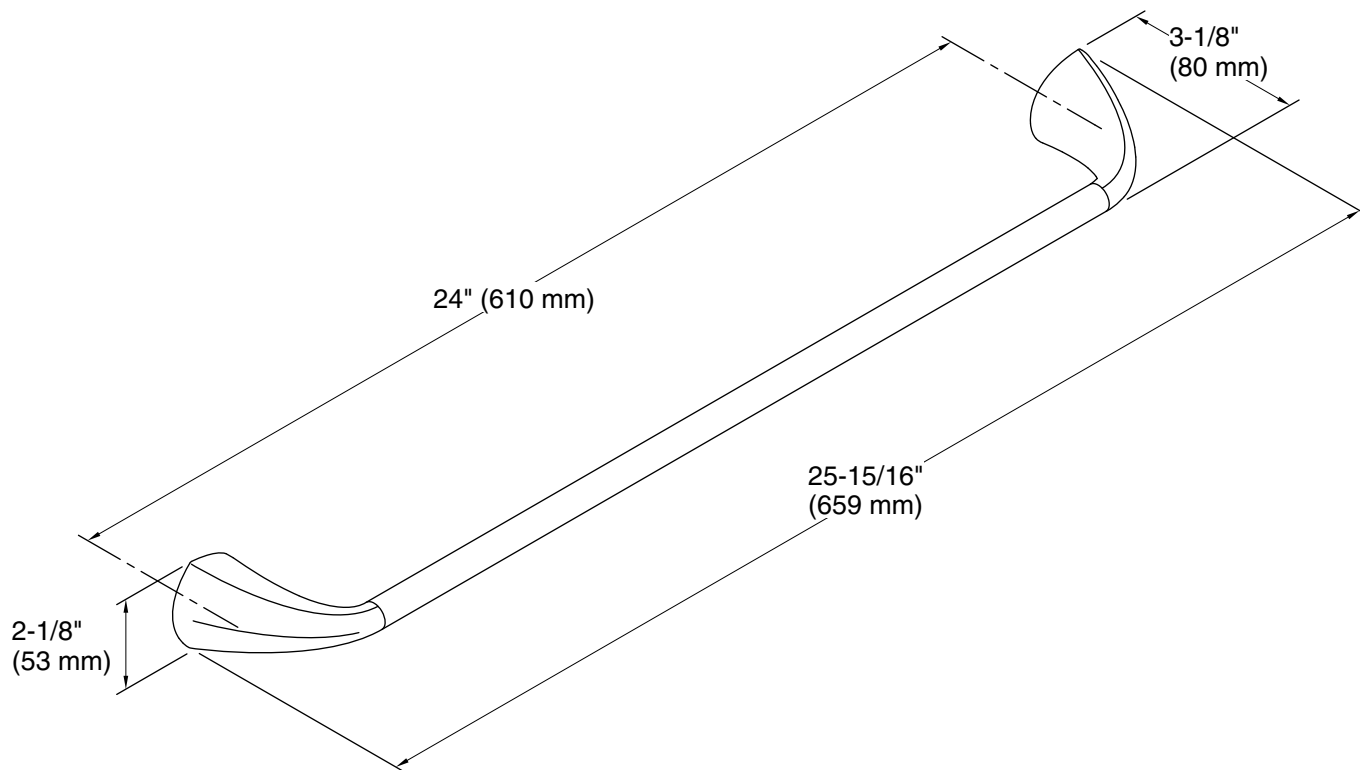

Technical Information

All product dimensions are nominal.

Material: Metal

Notes

Install this product according to the installation guide.

CAUTION: Risk of personal injury. Do not install these products in any area where they are likely to be used inadvertently as a grab bar or support bar. These products are not designed or intended for use as a grab bar or support bar.