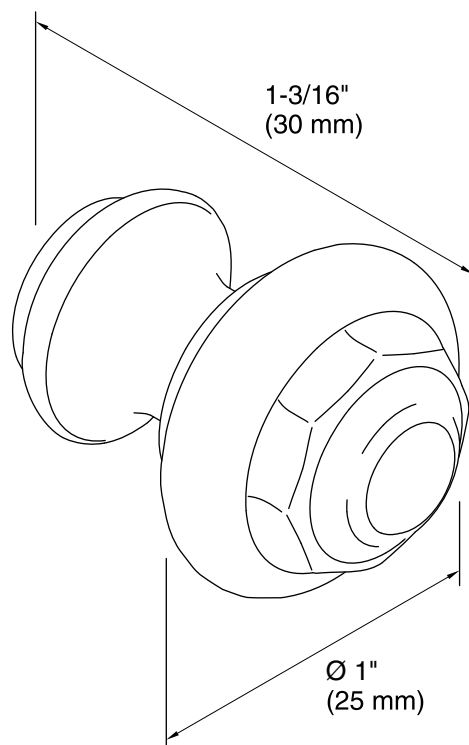

Features

- KOHLER finishes resist corrosion and tarnish.
- Classic styling.
- Coordinates with other products in the Artifacts collection.
- 1-3/16" (30 mm) x 1" (25 mm)

Material

- Premium metal construction.

Technical Information

All product dimensions are nominal.

Notes

Install this product in accordance with the installation instructions.