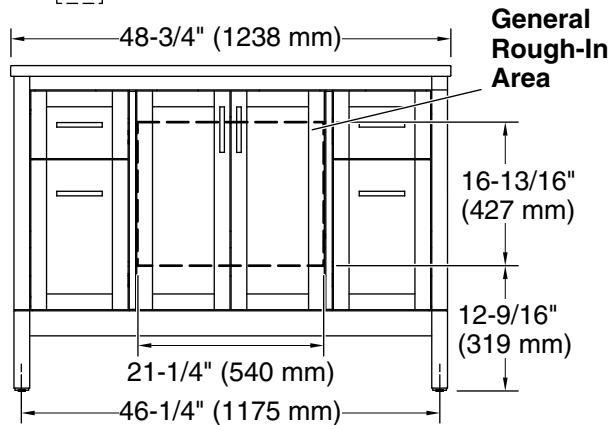

Features

- Set includes cabinet, precut quartz vanity top, sink, cabinet hardware
- Full-extension 14-3/4" (375 mm) drawers with soft-close side-mount slides
- Three-way adjustable slow-close door hinges for easy cabinet access
- 18-9/16" (471 mm) cabinet interior provides ample storage space
- 8" (203 mm) widespread faucet holes
- Faucet sold separately
- Some assembly required
- Bianco Bella quartz vanity top adds beauty and long-lasting durability

Technical Information

All product dimensions are nominal.

Notes

Install this product according to the installation instructions.