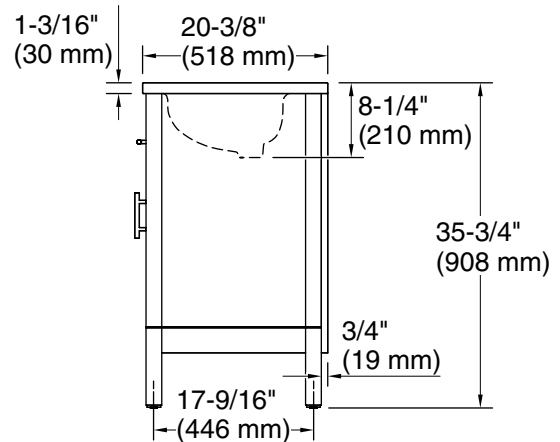

Features

- Set includes cabinet, precut quartz vanity top, sink, cabinet hardware
- Full-extension 14-3/4" (375 mm) drawers with soft-close side-mount slides
- Three-way adjustable slow-close door hinges for easy cabinet access
- 18-9/16" (471 mm) cabinet interior provides ample storage space
- 8" (203 mm) widespread faucet holes
- Faucet sold separately
- Some assembly required
- Bianco Bella quartz vanity top adds beauty and long-lasting durability

Technical Information

All product dimensions are nominal.

Notes

Install this product according to the installation instructions.