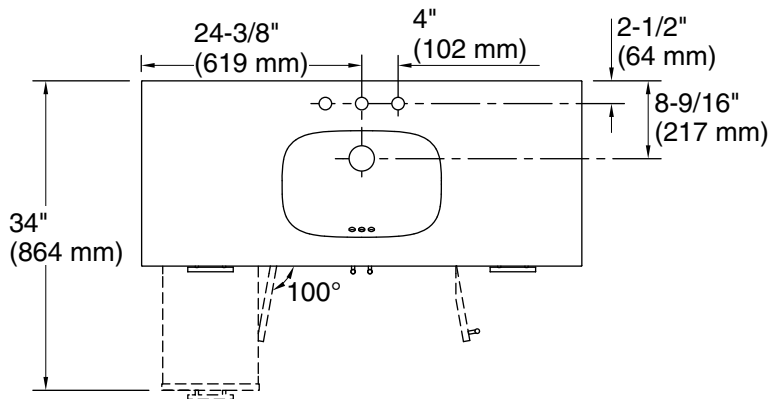

Features

- Set includes cabinet, precut quartz vanity top, sink, cabinet hardware
- Full-extension 14-3/4" (375 mm) drawers with soft-close side-mount slides
- Three-way adjustable slow-close door hinges for easy cabinet access
- 18-9/16" (471 mm) cabinet interior provides ample storage space
- 8" (203 mm) widespread faucet holes
- Faucet sold separately
- Some assembly required
- Bianco Bella quartz vanity top adds beauty and long-lasting durability

Technical Information

All product dimensions are nominal.

Notes

Install this product according to the installation instructions.