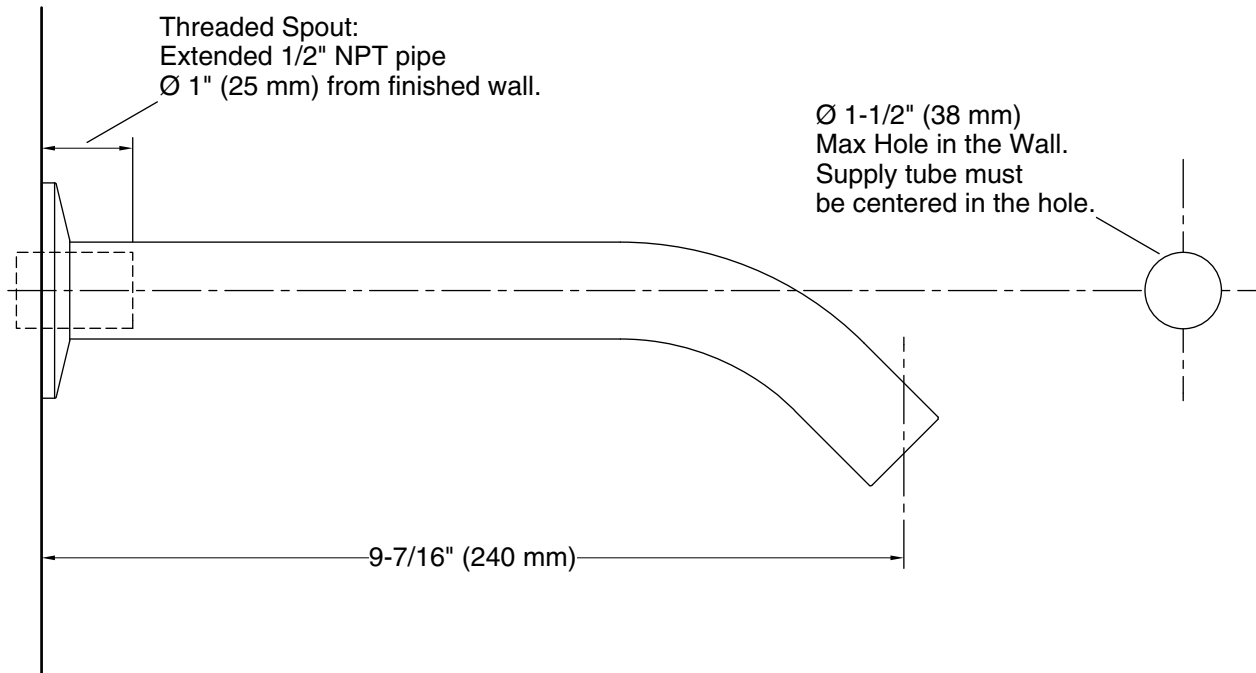

Features

- 9-7/16" (240 mm) nondiverter spout with NPT connection
- 1-1/2" max hole diameter
- Coordinates with Components faucets, accessories, and showering components to complete your bathroom

Material

Technical Information

All product dimensions are nominal.

Drain included: No

Spout:

Spout reach: 9-7/16" (240 mm)

Notes

Install this product according to the installation instructions.