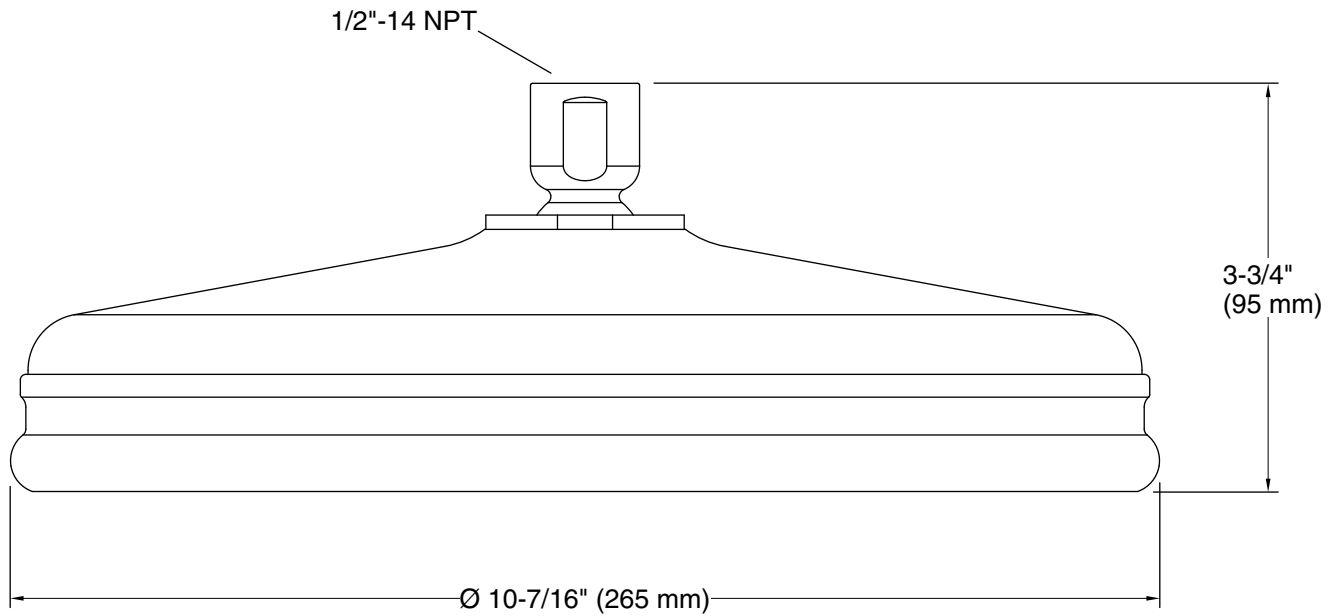

**Technical Information**

All product dimensions are nominal.

**Showerhead/Body Spray:**

Rated maximum flow: 2.5 gal/min (9.5 l/min)

**Notes**

Install this product according to the installation guide.