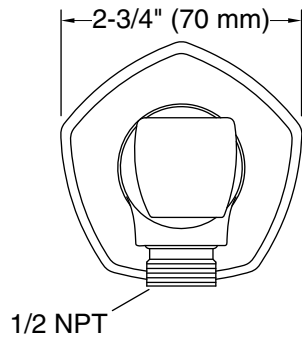

Features

- Handshower holder pivots and rotates to position handshower at desired angle
- For use with a handshower and hose (sold separately)
- Includes check valve for backflow prevention
- Includes supply elbow. Integrated supply and holder reduces the number of components needed in the shower space, allowing for a cleaner look
- Part of the Occasion bathroom faucet and accessory collection

Technical Information

All product dimensions are nominal.

Drain included: No