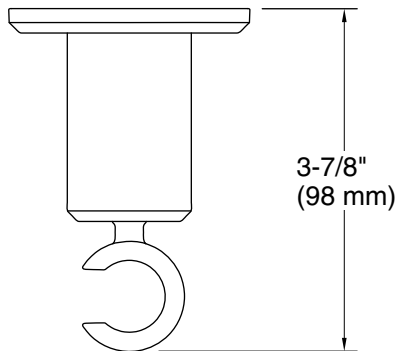

Features

- Handshower holder pivots and rotates to position handshower at desired angle
- For use with a handshower and hose (sold separately)
- Includes check valve for backflow prevention
- Includes supply elbow. Integrated supply and holder reduces the number of components needed in the shower space, allowing for a cleaner look
- Part of the Occasion bathroom faucet and accessory collection

Technical Information

All product dimensions are nominal.

Drain included: No