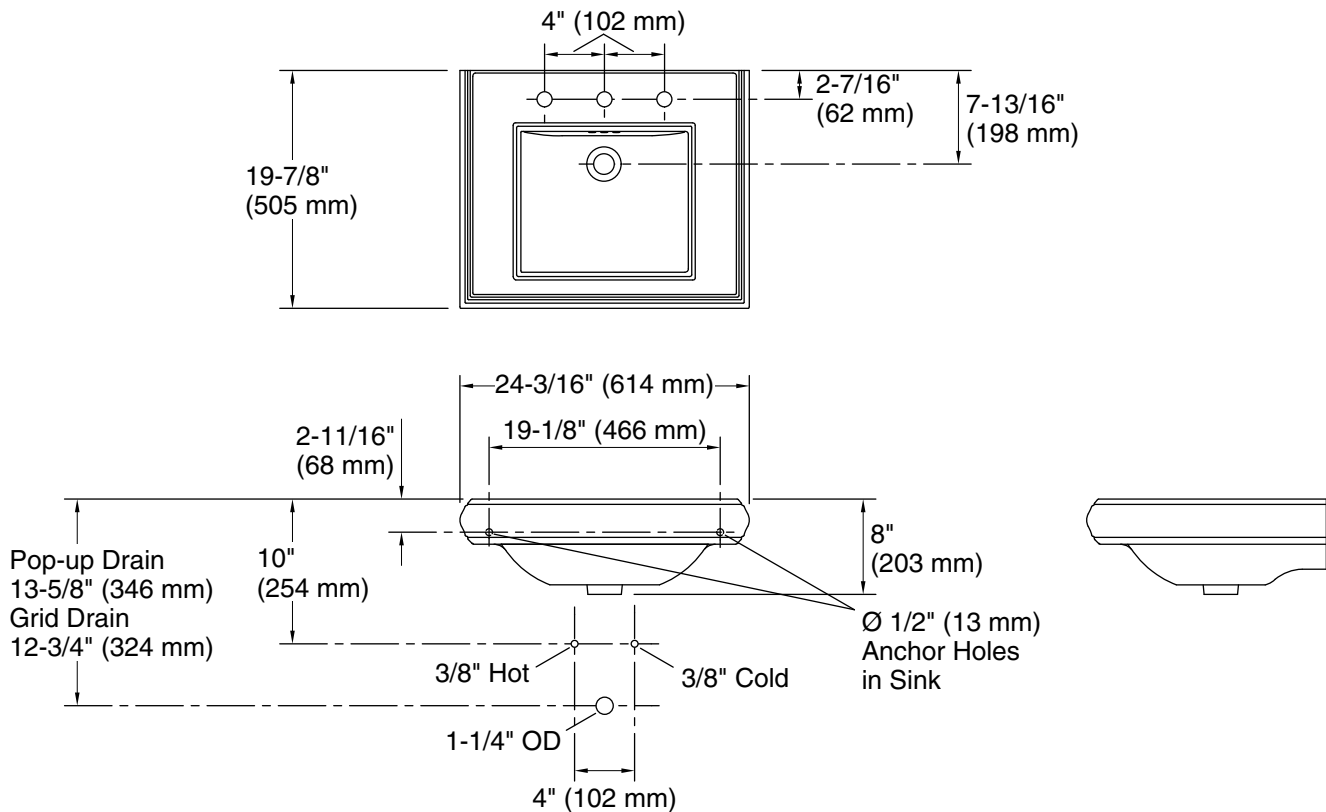

## Technical Information

All product dimensions are nominal.

|                       |   |
|-----------------------|---|
| Basin configuration:  | Single Bowl   |
| Center(s):            | 8" (203 mm)   |
| Bowl area:            | Length: 15" (381 mm)<br>Width: 13" (330 mm)<br>Water depth: 4-1/2" (114 mm) |
| With overflow:        | Yes   |
| Number of deck holes: | 3   |
| Faucet hole(s):       | 1-3/8" (35 mm)  |
| Drain hole:           | 1-3/4" (44 mm)  |