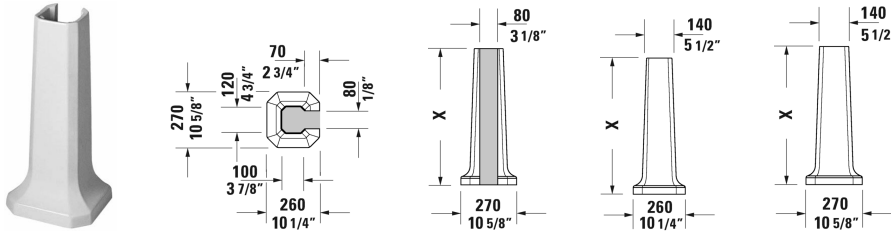

1930 Pedestal # 0857910000

| < 10 5/8" Inch > |

Pedestal	Dimension	Weight	Order number
for washbasin # 043860			
Colors			
00 White			
Variant			
	10 5/8" x 10" Inch	25.7 lb	0857910000
Suitable products			
Washbasin with overflow, with faucet deck, underside fully glazed, hardware included, wall-mounted, cUPC® listed*, 23 5/8" x 16 1/8" Inch	23 5/8" x 16 1/8" Inch		043860

All drawings contain the necessary measurements which are subject to standard tolerances. They are stated in inch & mm and are non-binding. Exact measurements, in particular for customized installation scenarios, can only be taken from the finished ceramic piece.