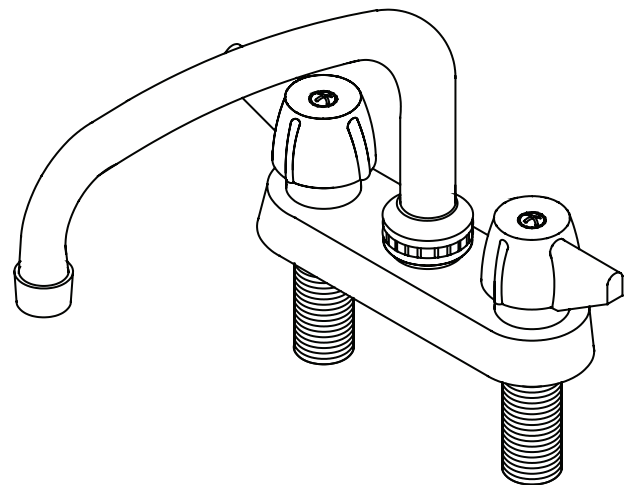

Central Brass

COMPANY

Brecksville, Ohio 44141

Phone: (216) 883-0220 Fax: (440) 526-5745

www.CentralBrass.com

MODEL NO. 0084-A1
BAR/LAUNDRY FAUCET

The 4-inch center topmounted bar/laundry faucet has a cast brass body that is copper, nickel and chrome plated. The compression stems are all brass with a double O-Ring seal and rubber seat washer. The canopy handles are zinc die cast with a chrome plated finish. The 8-inch swivel spout is brass with a chrome plated finish and is fitted with a water saving aerator that limits the flow rate. The O-Rings and seals are rubber.

Flow Rate: 2.0 GPM @ 60 psi

ADA Compliant and Meets ASME A112.18.1M

ANSI/NSF 61/Section 9 Certified

Certified to
ANSI/NSF 61 Section 9

Installation Drawing

0084-A

7-02-08