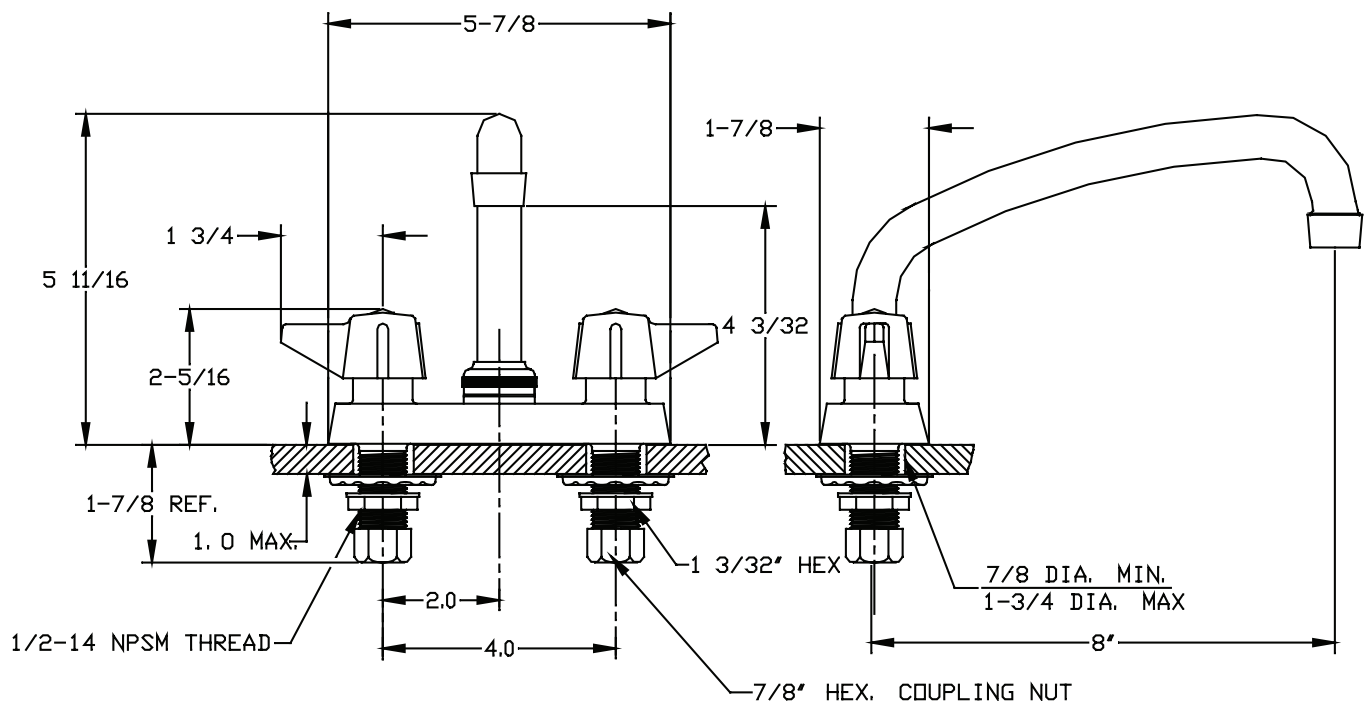

Central Brass

COMPANY

Brecksville, Ohio 44141

Phone: (216) 883-0220 Fax: (440) 526-5745

www.CentralBrass.com

MODEL NO. 0084-A1
BAR/LAUNDRY FAUCET

The 4-inch center topmounted bar/laundry faucet has a cast brass body that is copper, nickel and chrome plated. The compression stems are all brass with a double O-Ring seal and rubber seat washer. The canopy handles are zinc die cast with a chrome plated finish. The 8-inch swivel spout is brass with a chrome plated finish and is fitted with a water saving aerator that limits the flow rate. The O-Rings and seals are rubber.

Flow Rate: 2.0 GPM @ 60 psi

ADA Compliant and Meets ASME A112.18.1M

ANSI/NSF 61/Section 9 Certified

Certified to
ANSI/NSF 61 Section 9

Installation Drawing

0084-A

7-02-08