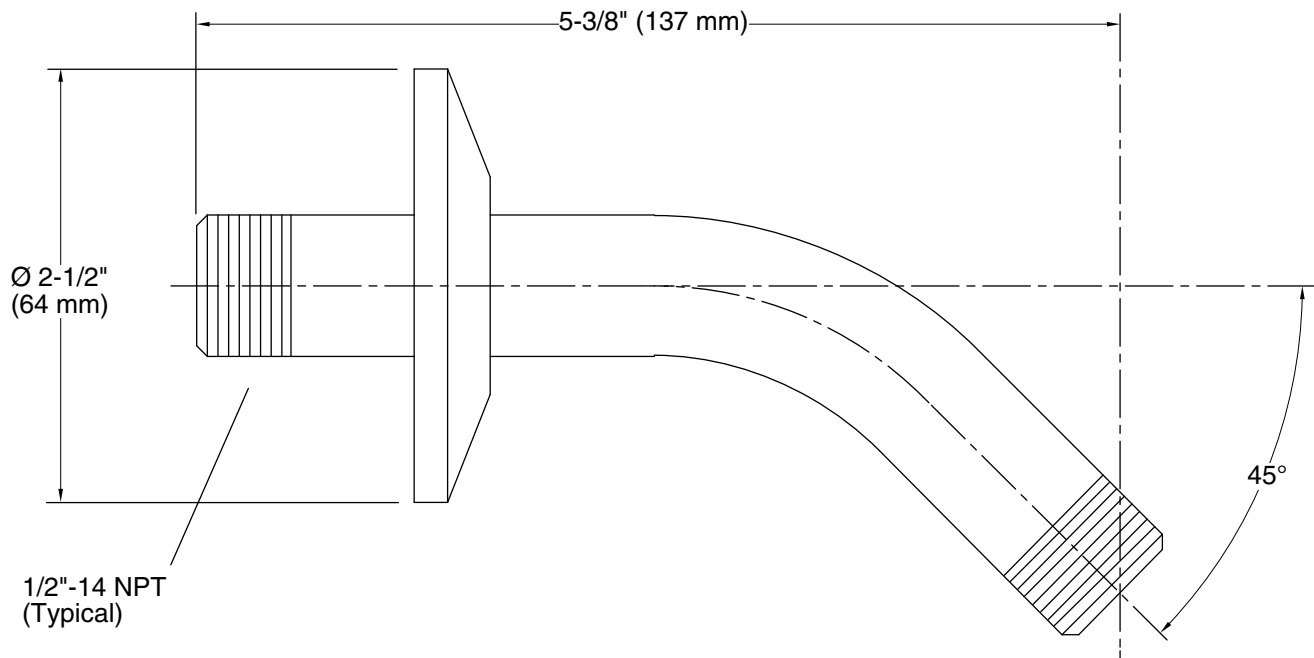

Features

- Arm features 5#" reach
- 1/2" NPT connection

Material

- Durable metal construction
- KOHLER® finishes resist corrosion and tarnishing

Installation

- Wall-mount

Recommended Products/Accessories

K-23723 Faucet cleaner

Technical Information

All product dimensions are nominal.

Handshower:

Rated maximum flow: 0 gal/min (0 l/min)