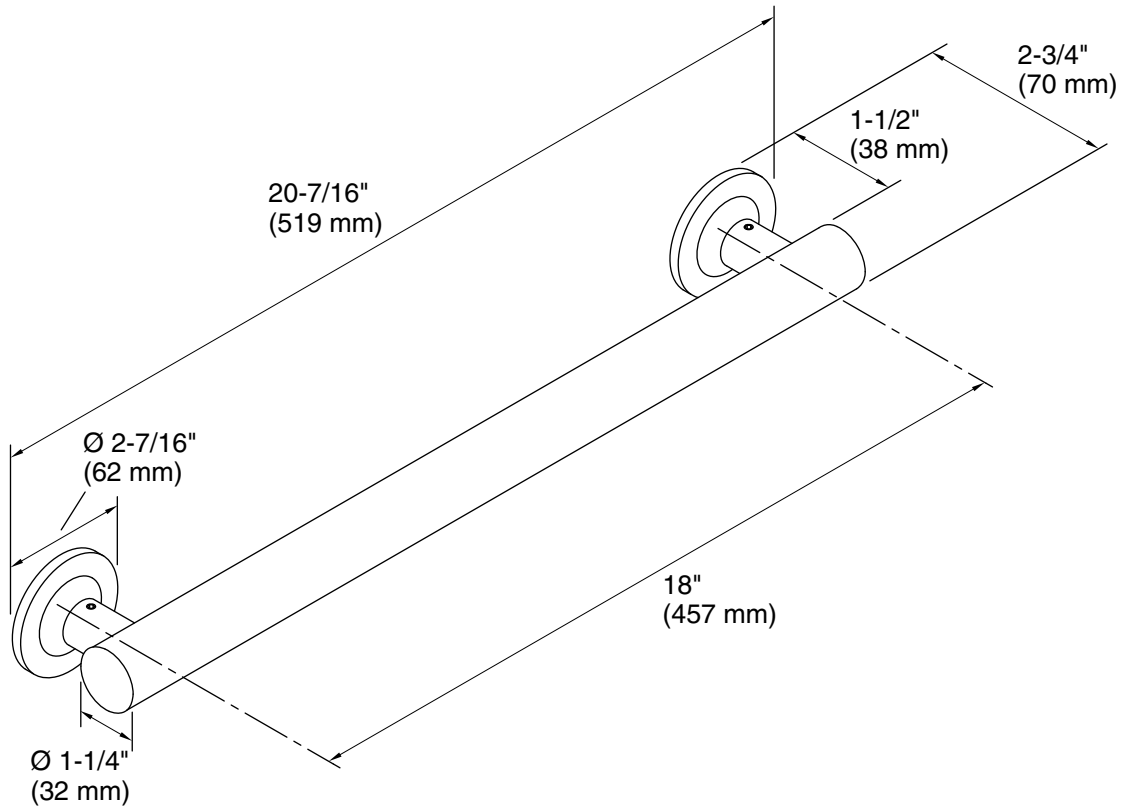

Technical Information

All product dimensions are nominal.

Installation Type: Wall-mount

Material: Metal

Notes

Measure your actual product for roughing-in details.

WARNING: Risk of personal injury. The wall plates on the grab bar must be mounted to a brace between the wall studs. This will ensure that the weight of the user is adequately supported.