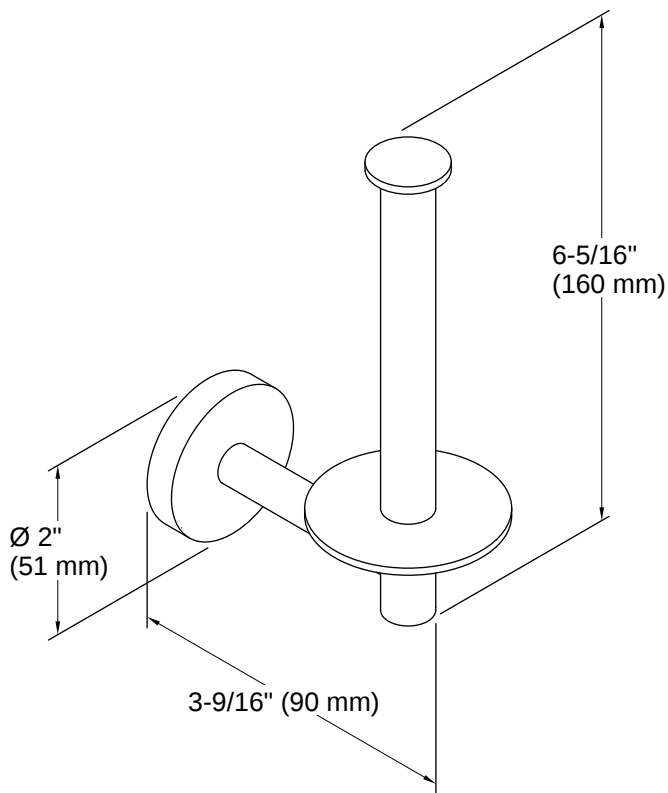

Installation

- Installation template and tools included

Installation Notes

Install this product according to the installation instructions.

CAUTION: Risk of personal injury. Do not install these products in any area where they are likely to be used inadvertently as a grab bar or support bar. These products are not designed or intended for use as a grab bar or support bar.