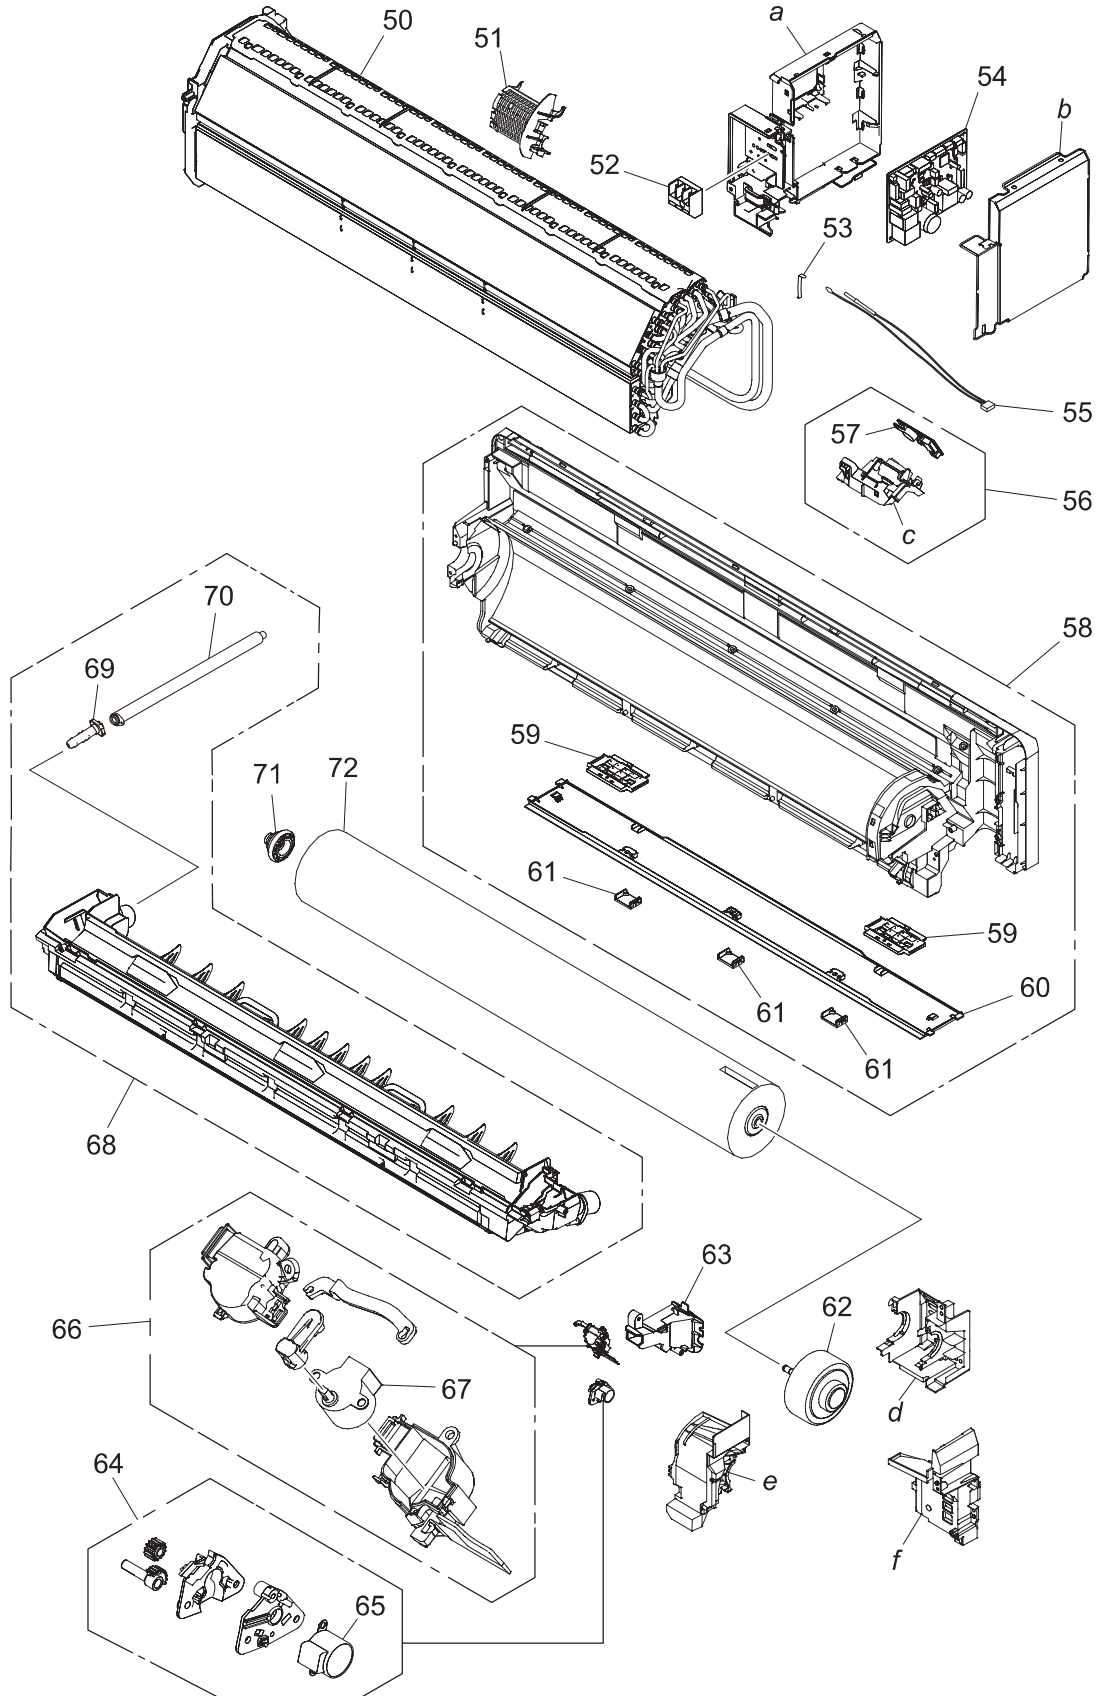

2. Indoor unit parts list

2-1. Model: ASUH18LMAS

■ Exterior parts

TECHNICAL DATA
AND PARTS LIST

TECHNICAL DATA
AND PARTS LIST

Item no.	Part no.	Part name	Service part
1	9388158013	Bracket panel	◆
2	9387476002	Screw cover	◆
3	9313951047	Conduit holder	◆
4	9383729027	Wire cover assy B	◆
5	9387597035	Wire cover assy	◆
6	9383765056	WLAN adapter holder assy	◆
7	9387479010	Louver assy (Up/Down)	◆
8	9323342033	Under cover R	◆
9	9332911008	Electric filter holder	◆
10	9317250009	Air cleaning filter assy	◆
11	9332438895	Wireless remote controller	◆
12	9318912005	Remote controller holder	◆
13	9384977007	Front panel total assy	◆
14	9387756210	Intake grille assy	◆
15	9323340008	Air filter	◆
16	9333719009	Grille clamper L	◆
17	9333704005	Grille clamper R	◆
18	9323341036	Under cover L	◆
19	9333608006	Bush	◆
20	9383730030	Louver spring	◆
a	—	Front panel	—
b	—	Panel cover	—
c	—	Front panel B	—

■ Chassis

TECHNICAL DATA
AND PARTS LIST

TECHNICAL DATA
AND PARTS LIST

Item no.	Part no.	Part name	Service part
50	9383735158	Evaporator total assy	◆
51	9387467000	Room thermistor holder	◆
52	9901013010	Terminal 3P	◆
53	9316577008	Thermistor spring B	◆
54	9711732026	Main PCB	◆
55	9900627041	Thermistor assy	◆
56	9711146052	Display assy	◆
57	9711147011	Indicator PCB	◆
58	9387587173	Base assy	◆
59	9388150000	Pipe bracket A	◆
60	9388155005	Under cover C	◆
61	9388182001	Screw cover	◆
62	9603821005	DC fan motor	◆
63	9387488043	Cable guide	◆
64	9387714012	Gear case assy	◆
65	9901011016	Stepping motor	◆
66	9383728006	R and L louver SPM assy	◆
67	9901011023	Stepping motor	◆
68	9387590142	Drain pan total assy	◆
69	9316177017	Drain cap	◆
70	9316904002	Drain hose assy	◆
71	9333628004	Bearing D assy	◆
72	9387055054	Crossflow fan assy	◆
—	9901010071	Wire with connector (CN75 on Main PCB—WLAN adapter [option])	◆
<i>a</i>	—	Control box	—
<i>b</i>	—	Control cover	—
<i>c</i>	—	Display case	—
<i>d</i>	—	Motor case	—
<i>e</i>	—	Motor cover assy	—
<i>f</i>	—	Pipe bracket	—