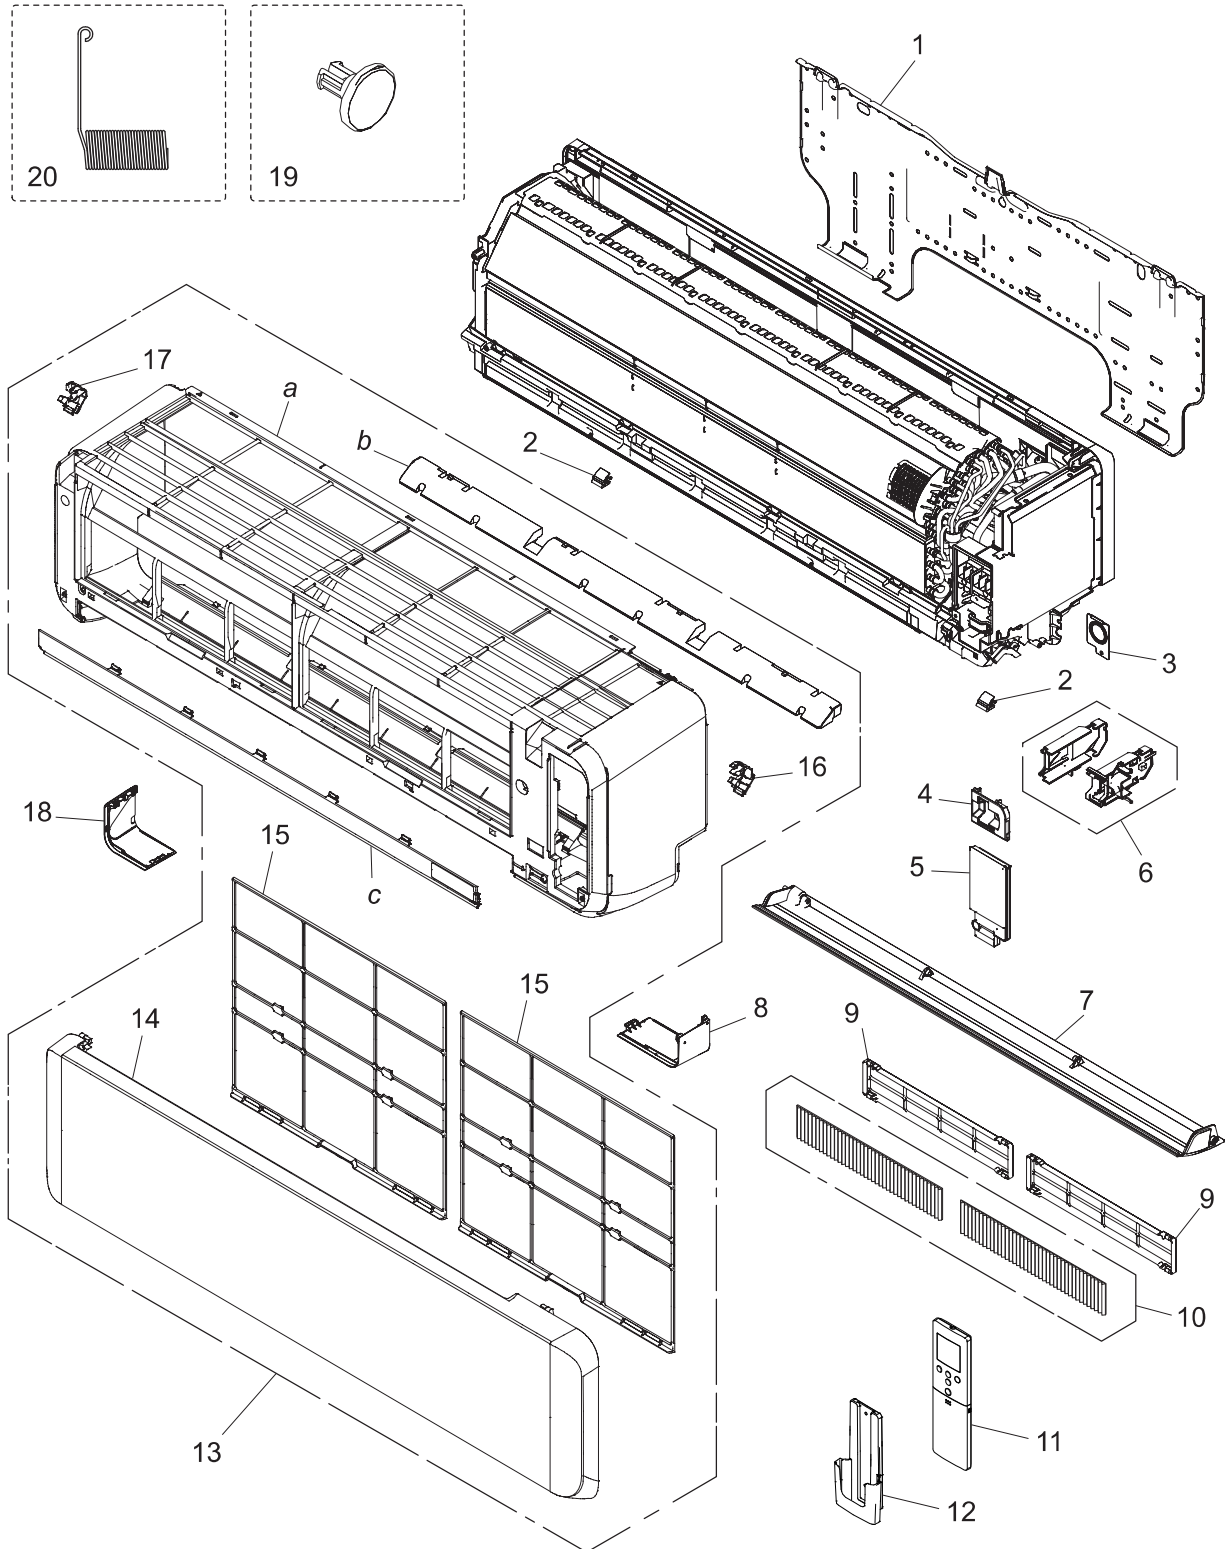

2. Indoor unit parts list

2-1. Model: ASUH18LMAS

■ Exterior parts

TECHNICAL DATA
AND PARTS LIST

TECHNICAL DATA
AND PARTS LIST

Item no.	Part no.	Part name	Service part
1	9388158013	Bracket panel	◆
2	9387476002	Screw cover	◆
3	9313951047	Conduit holder	◆
4	9383729027	Wire cover assy B	◆
5	9387597035	Wire cover assy	◆
6	9383765056	WLAN adapter holder assy	◆
7	9387479010	Louver assy (Up/Down)	◆
8	9323342033	Under cover R	◆
9	9332911008	Electric filter holder	◆
10	9317250009	Air cleaning filter assy	◆
11	9332438895	Wireless remote controller	◆
12	9318912005	Remote controller holder	◆
13	9384977007	Front panel total assy	◆
14	9387756210	Intake grille assy	◆
15	9323340008	Air filter	◆
16	9333719009	Grille clamper L	◆
17	9333704005	Grille clamper R	◆
18	9323341036	Under cover L	◆
19	9333608006	Bush	◆
20	9383730030	Louver spring	◆
a	—	Front panel	—
b	—	Panel cover	—
c	—	Front panel B	—

■ Chassis

TECHNICAL DATA
AND PARTS LIST

TECHNICAL DATA
AND PARTS LIST

Item no.	Part no.	Part name	Service part
50	9383735158	Evaporator total assy	◆
51	9387467000	Room thermistor holder	◆
52	9901013010	Terminal 3P	◆
53	9316577008	Thermistor spring B	◆
54	9711732026	Main PCB	◆
55	9900627041	Thermistor assy	◆
56	9711146052	Display assy	◆
57	9711147011	Indicator PCB	◆
58	9387587173	Base assy	◆
59	9388150000	Pipe bracket A	◆
60	9388155005	Under cover C	◆
61	9388182001	Screw cover	◆
62	9603821005	DC fan motor	◆
63	9387488043	Cable guide	◆
64	9387714012	Gear case assy	◆
65	9901011016	Stepping motor	◆
66	9383728006	R and L louver SPM assy	◆
67	9901011023	Stepping motor	◆
68	9387590142	Drain pan total assy	◆
69	9316177017	Drain cap	◆
70	9316904002	Drain hose assy	◆
71	9333628004	Bearing D assy	◆
72	9387055054	Crossflow fan assy	◆
—	9901010071	Wire with connector (CN75 on Main PCB—WLAN adapter [option])	◆
<i>a</i>	—	Control box	—
<i>b</i>	—	Control cover	—
<i>c</i>	—	Display case	—
<i>d</i>	—	Motor case	—
<i>e</i>	—	Motor cover assy	—
<i>f</i>	—	Pipe bracket	—