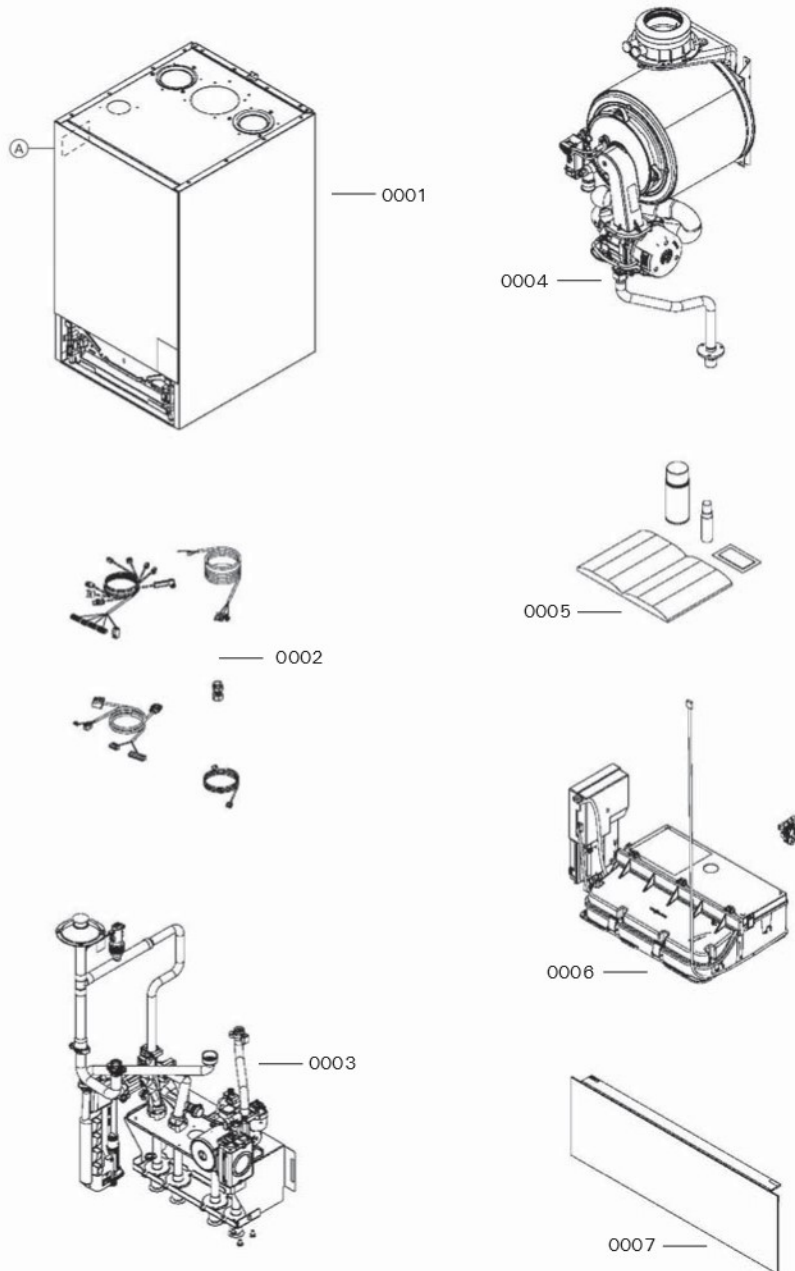

Parts List

Boiler Model No.	Serial No.
B2HE-85	7722778□□□□□□□□
B2HE-120	7722779□□□□□□□□

Ordering Parts:
Please provide Serial Number (A) when ordering replacement parts. Order replacement components from your Viessmann distributor.

- 0001 Casing
- 0002 Cable Set
- 0003 Hydraulic System
- 0004 Heat Cell
- 0005 Other
- 0006 Electronic Equipment
- 0007 Programming Unit

(A) Rating plate with serial number