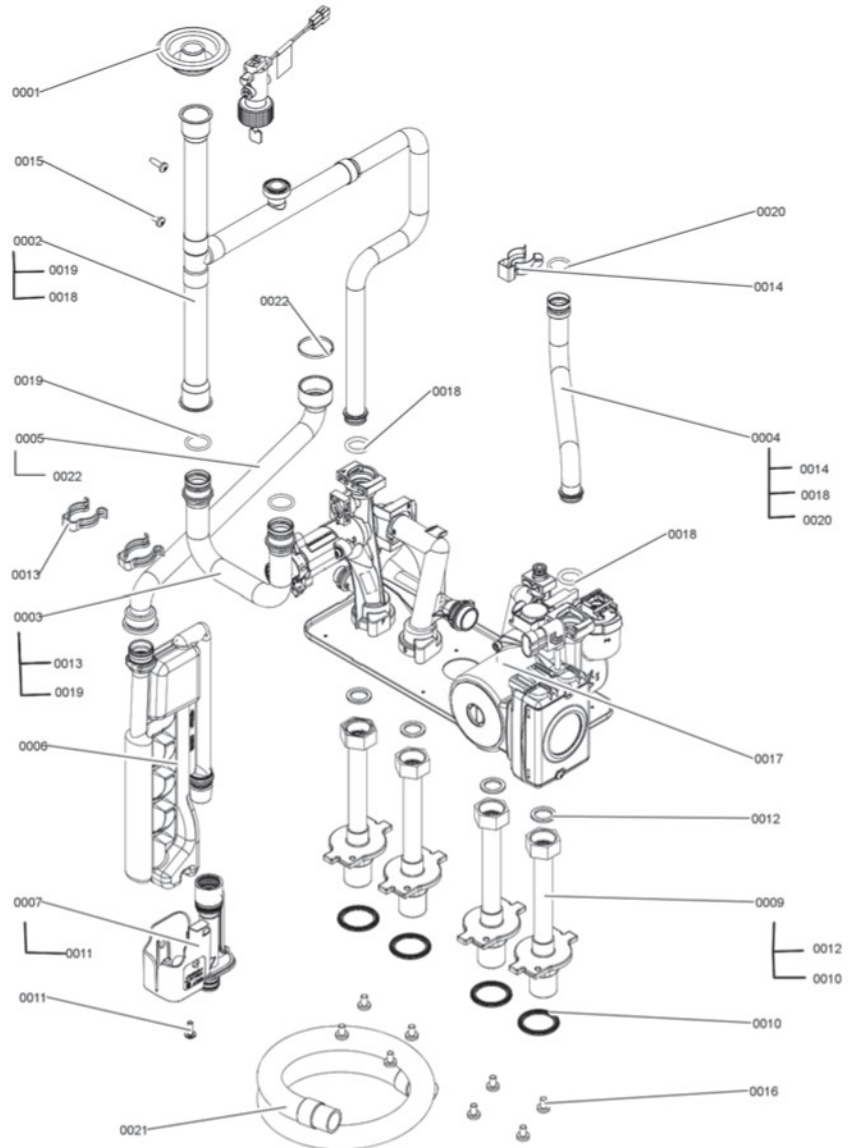

**Burner**

- 0001 Flame body assembly
- 0002 Thermal insulation ring
- 0003 Burner door
- 0004 Ignition transformer
- 0005 Ignition + IO electrode gasket (3 pcs)
- 0006 Ignition electrode block
- 0007 FK gasket
- 0008 Ionization electrode
- 0009 Membrane non-return device
- 0010 Radial Fan 120V
- 0011 Blade terminal (5 pcs)
- 0012 Seal rings pack (9 pcs)
- 0013 Venturi extension
- 0014 Maintenance kit

**Hydraulic System**

- 0001 Diaphragm grommet
- 0002 Hydraulics flow pipe
- 0003 VT flow pipe with O-rings
- 0004 Connection pipe return
- 0005 Condensate hose
- 0006 Meander Siphon
- 0007 Siphon holder
- 0009 Hydraulics connection pipe
- 0010 Air box hydraulics gasket (4 pcs)
- 0011 Screw PT 50 x 14 (5 pcs)
- 0012 Gasket A 17 x 24 (5 pcs)
- 0013 Spring clip d = 25
- 0014 Connector fittings (2 pcs)
- 0015 Self-tapping screw (5 pcs)
- 0016 Round head screw (5 pcs)
- 0017 Pump Module
- 0018 O-Ring (5 pcs)
- 0019 Seal set O-Ring (5 pcs)
- 0020 O-Ring (5 pcs)
- 0021 Condensate hose
- 0022 Cable tie (5 pcs)