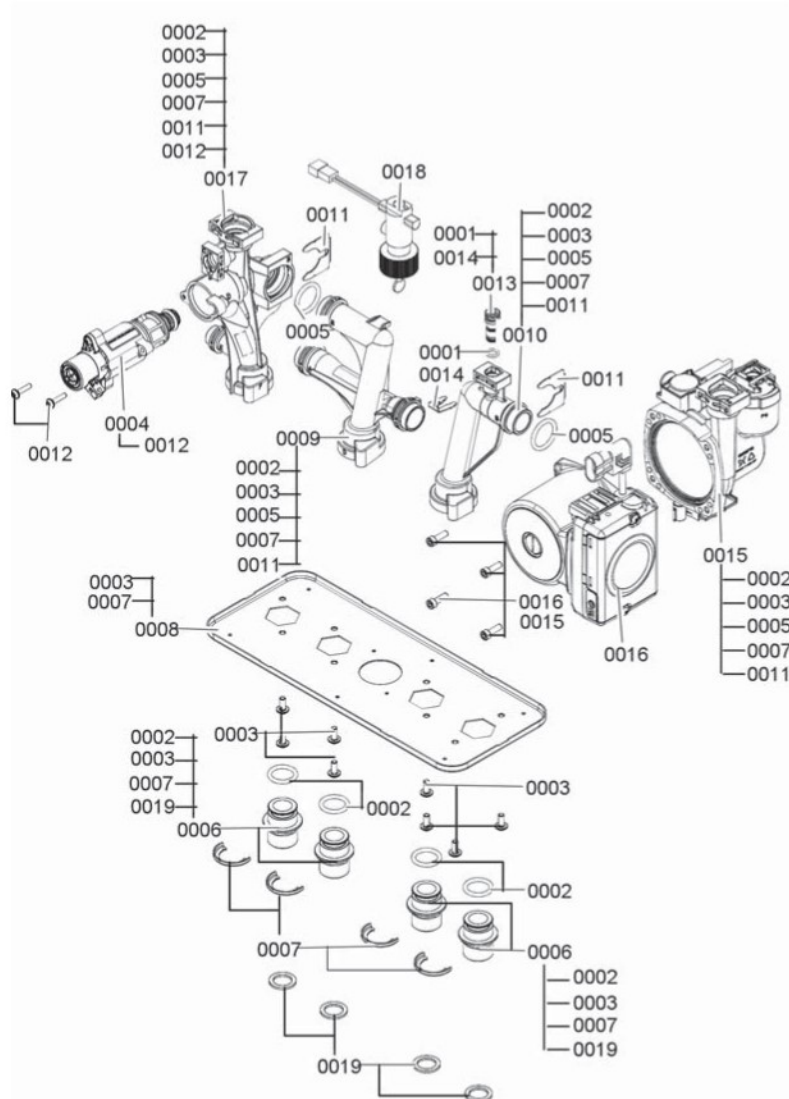

**Hydraulic System**

- 0001 Connection pipe
- 0002 Diaphragm grommet
- 0003 Connection pipe
- 0004 Connection pipe HR circulation
- 0005 Connection pipe HV circulation bottom
- 0006 Angle piece G1 1/4 - G1 1/4
- 0007 Condensate hose
- 0008 Meander Siphon
- 0009 Siphon holder
- 0010 Screw (5 pcs)
- 0012 Self-tapping screw (5 pcs)
- 0013 Spring clip d= 25
- 0014 Gaskets and O-rings
- 0015 Gasket set 1 1/4 in. (5 pcs)
- 0016 Pump Module
- 0017 Seal set O-Ring (5 pcs)
- 0018 O-Ring
- 0019 Air box hydraulics gasket (4 pcs)
- 0020 Screw pack
- 0021 Condensate hose
- 0022 Cable tie (5 pcs)

**Pump Module**

- 0001 Round seal ring (5 pcs)
- 0002 O-Rings (5 pcs)
- 0003 Screw (5 pcs)
- 0004 Valve insert
- 0005 O-Ring (5 pcs)
- 0006 Connector G3/4
- 0007 Fuse clip nipple connection
- 0008 Compact carrier sheet hydraulics
- 0009 Circulation adapter
- 0010 Circulation adapter return flow side
- 0011 Clip D = 24 (5 pcs)
- 0012 Screw EJOT (5 pcs)
- 0013 Plug D = 8/D = 10
- 0014 Clip D = 8 small (5 pcs)
- 0015 Return flow housing with cap and plug
- 0016 Circulation pump motor 115V
- 0017 Flow housing
- 0018 Flow switch
- 0019 Gasket set