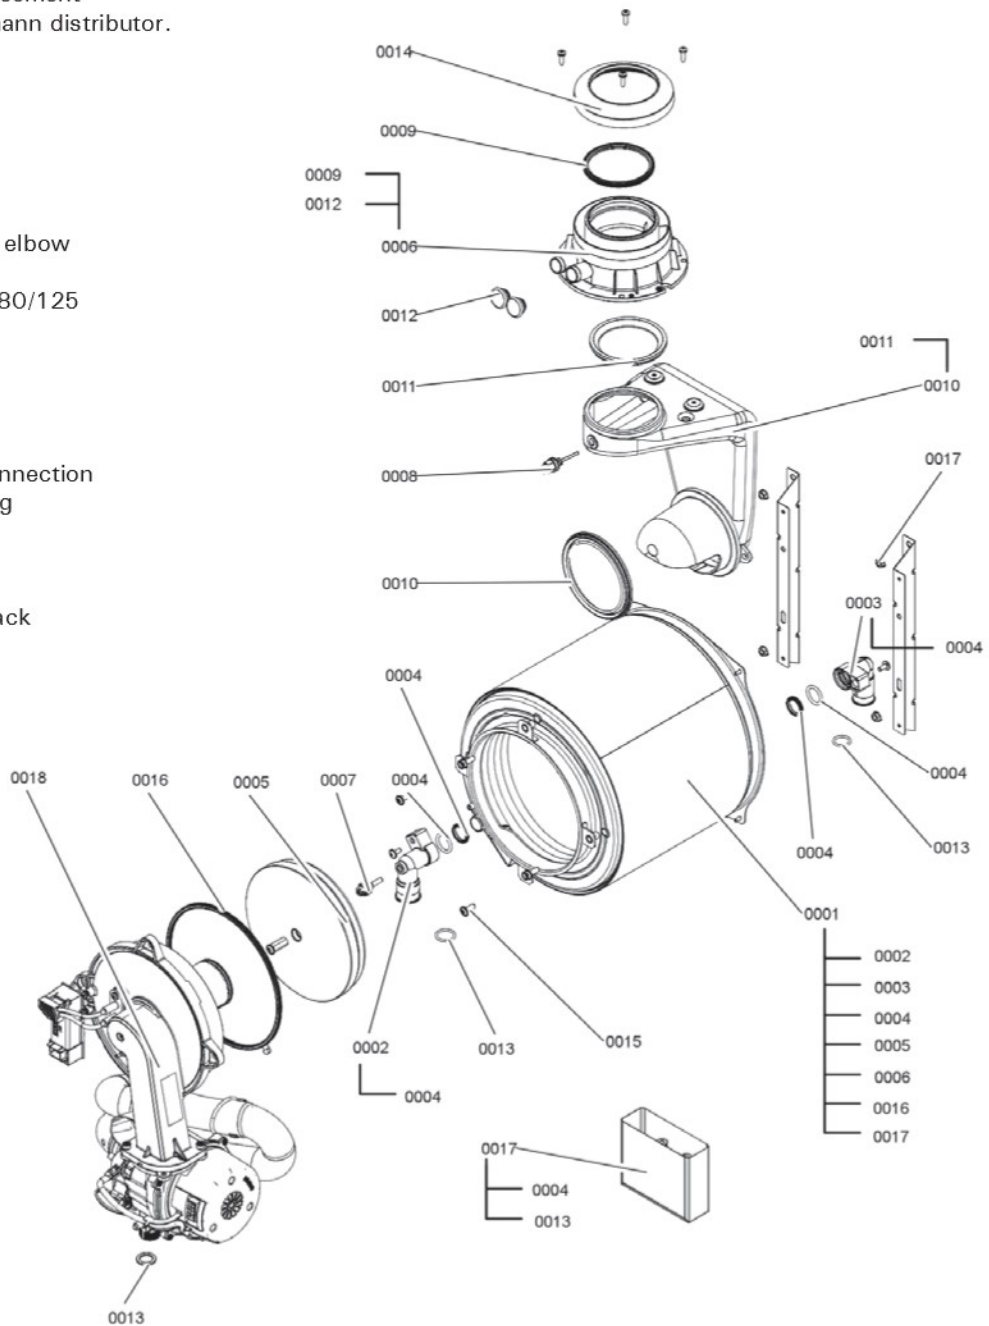

Parts List *(continued)*

Boiler Model No.	Serial No.
B2HE-85	7722778□□□□□□□□
B2HE-120	7722779□□□□□□□□

Ordering Parts:

Please provide Serial Number when ordering replacement parts. Order replacement components from your Viessmann distributor.

Heat Cell

- 0001 Heat exchanger
- 0002 Connection elbow HV
- 0003 Connection elbow HR
- 0004 Gasket set connection elbow
- 0005 Insulation block
- 0006 Boiler flue connection 80/125
- 0007 Flow sensor (Duplex)
- 0008 Flue gas sensor
- 0009 Flue gas gasket DN80
- 0010 Flue duct and gaskets
- 0011 Grommet DN80
- 0012 Cap plug boiler flue connection
- 0013 O-ring connected piping
- 0014 Ventilation cover
- 0015 Burner door screws
- 0016 Burner door gaskets
- 0017 ETT heat exchanger pack
- 0018 Burner