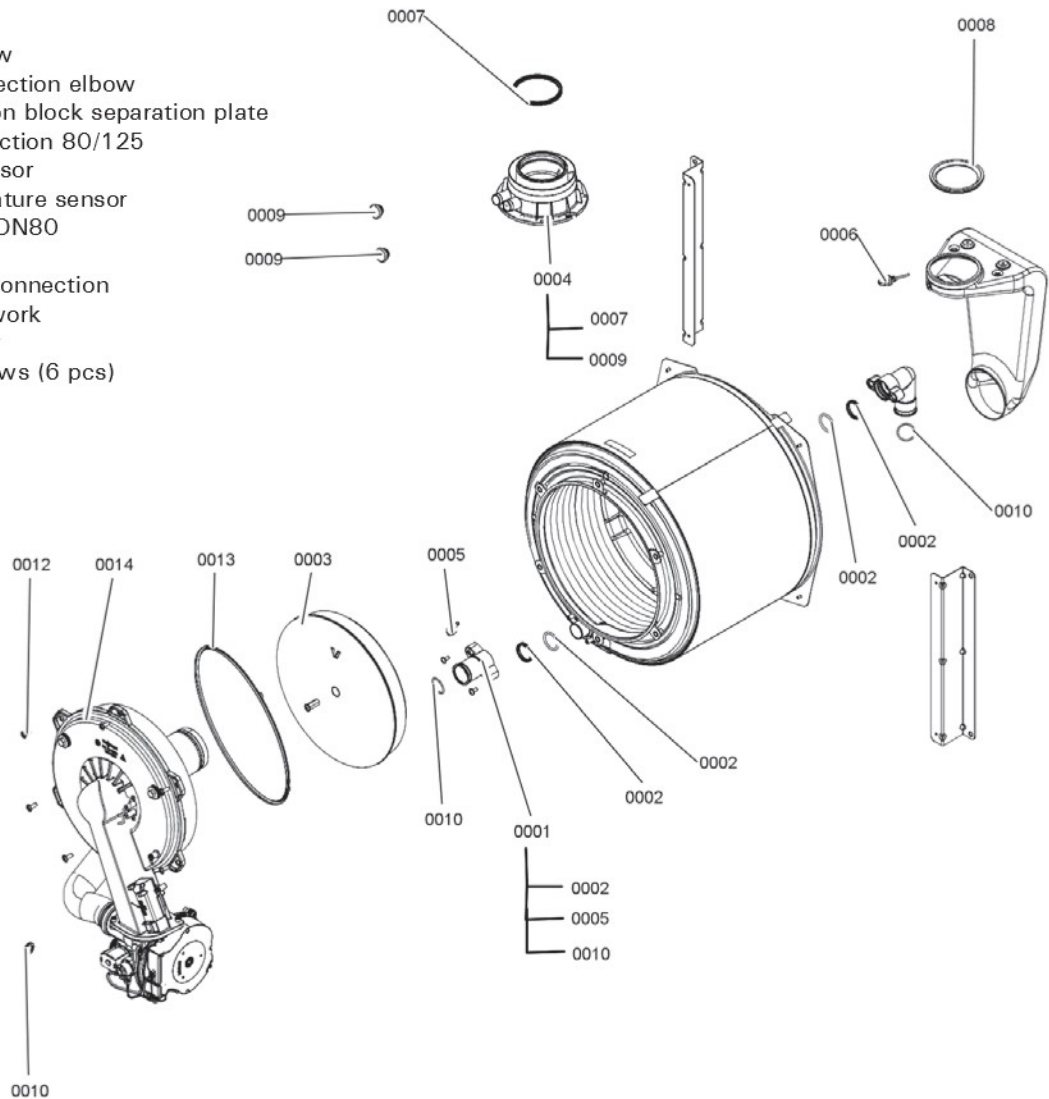

**Heat Cell**

- 0001 Connection elbow
- 0002 Gasket set connection elbow
- 0003 Thermal insulation block separation plate
- 0004 Boiler flue connection 80/125
- 0005 Temperature sensor
- 0006 Flue gas temperature sensor
- 0007 Flue gas gasket DN80
- 0008 Grommet DN80
- 0009 Cap plug boiler connection
- 0010 Gasket set pipework
- 0011 Ventilation cover
- 0012 Burner door screws (6 pcs)
- 0013 Burner door seal
- 0014 Burner