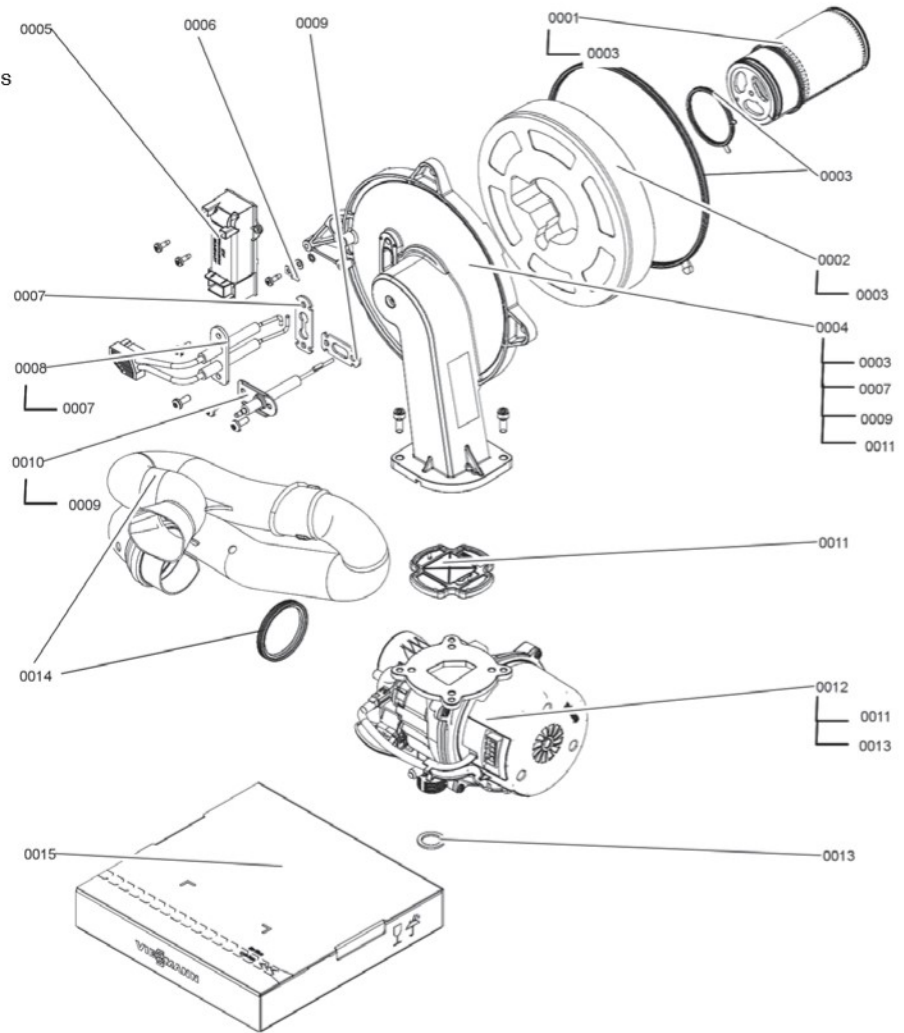

Parts List *(continued)*

Boiler Model No.	Serial No.
B2HE-85	7722778□□□□□□□□
B2HE-120	7722779□□□□□□□□

Ordering Parts:

Please provide Serial Number when ordering replacement parts. Order replacement components from your Viessmann distributor.

Burner

- 0001 Cylinder flame body Matrix Plus
- 0002 Thermal insulation ring with Mutlitherm
- 0003 Gasket set incl. screws
- 0004 Burner door
- 0005 Ignition transformer
- 0006 Blade terminal (5 pcs)
- 0007 Ignition electrode gasket
- 0008 Ignition electrode
- 0009 IO electrode gasket
- 0010 IO electrode
- 0011 Diaphragm backflow protection
- 0012 Radial fan 120V
- 0013 Gasket A 17 x 24 (5 pcs)
- 0014 Venturi extension
- 0015 Maintenance kit