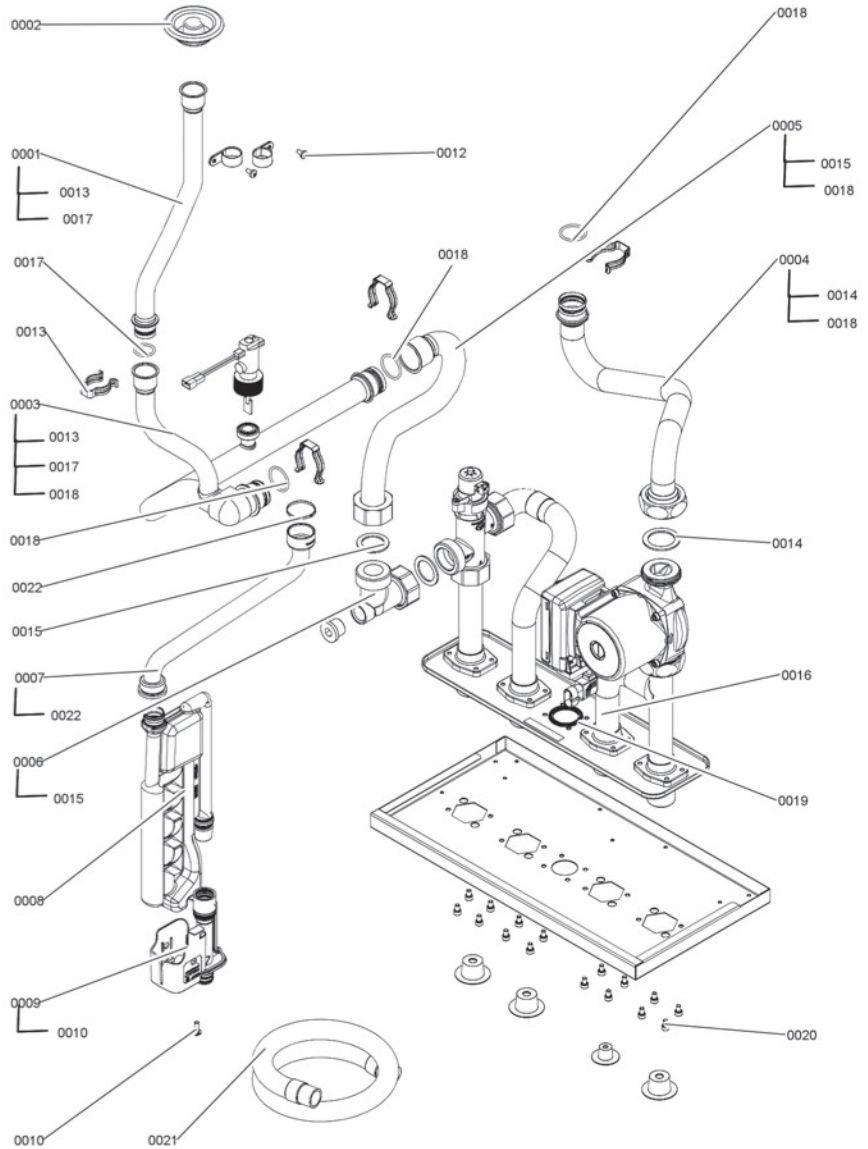

**Hydraulic System**

- 0001 Diaphragm grommet
- 0002 Hydraulics flow pipe
- 0003 VT flow pipe with O-rings
- 0004 Connection pipe return
- 0005 Condensate hose
- 0006 Meander Siphon
- 0007 Siphon holder
- 0009 Hydraulics connection pipe
- 0010 Air box hydraulics gasket (4 pcs)
- 0011 Screw PT 50 x 14 (5 pcs)
- 0012 Gasket A 17 x 24 (5 pcs)
- 0013 Spring clip d = 25
- 0014 Connector fittings (2 pcs)
- 0015 Self-tapping screw (5 pcs)
- 0016 Round head screw (5 pcs)
- 0017 Pump Module
- 0018 O-Ring (5 pcs)
- 0019 Seal set O-Ring (5 pcs)
- 0020 O-Ring (5 pcs)
- 0021 Condensate hose
- 0022 Cable tie (5 pcs)

**Hydraulic System**

- 0001 Connection pipe
- 0002 Diaphragm grommet
- 0003 Connection pipe
- 0004 Connection pipe HR circulation
- 0005 Connection pipe HV circulation bottom
- 0006 Angle piece G1 1/4 - G1 1/4
- 0007 Condensate hose
- 0008 Meander Siphon
- 0009 Siphon holder
- 0010 Screw (5 pcs)
- 0012 Self-tapping screw (5 pcs)
- 0013 Spring clip d= 25
- 0014 Gaskets and O-rings
- 0015 Gasket set 1 1/4 in. (5 pcs)
- 0016 Pump Module
- 0017 Seal set O-Ring (5 pcs)
- 0018 O-Ring
- 0019 Air box hydraulics gasket (4 pcs)
- 0020 Screw pack
- 0021 Condensate hose
- 0022 Cable tie (5 pcs)

**Pump Module**

- 0001 Round seal ring (5 pcs)
- 0002 O-Rings (5 pcs)
- 0003 Screw (5 pcs)
- 0004 Valve insert
- 0005 O-Ring (5 pcs)
- 0006 Connector G3/4
- 0007 Fuse clip nipple connection
- 0008 Compact carrier sheet hydraulics
- 0009 Circulation adapter
- 0010 Circulation adapter return flow side
- 0011 Clip D = 24 (5 pcs)
- 0012 Screw EJOT (5 pcs)
- 0013 Plug D = 8/D = 10
- 0014 Clip D = 8 small (5 pcs)
- 0015 Return flow housing with cap and plug
- 0016 Circulation pump motor 115V
- 0017 Flow housing
- 0018 Flow switch
- 0019 Gasket set