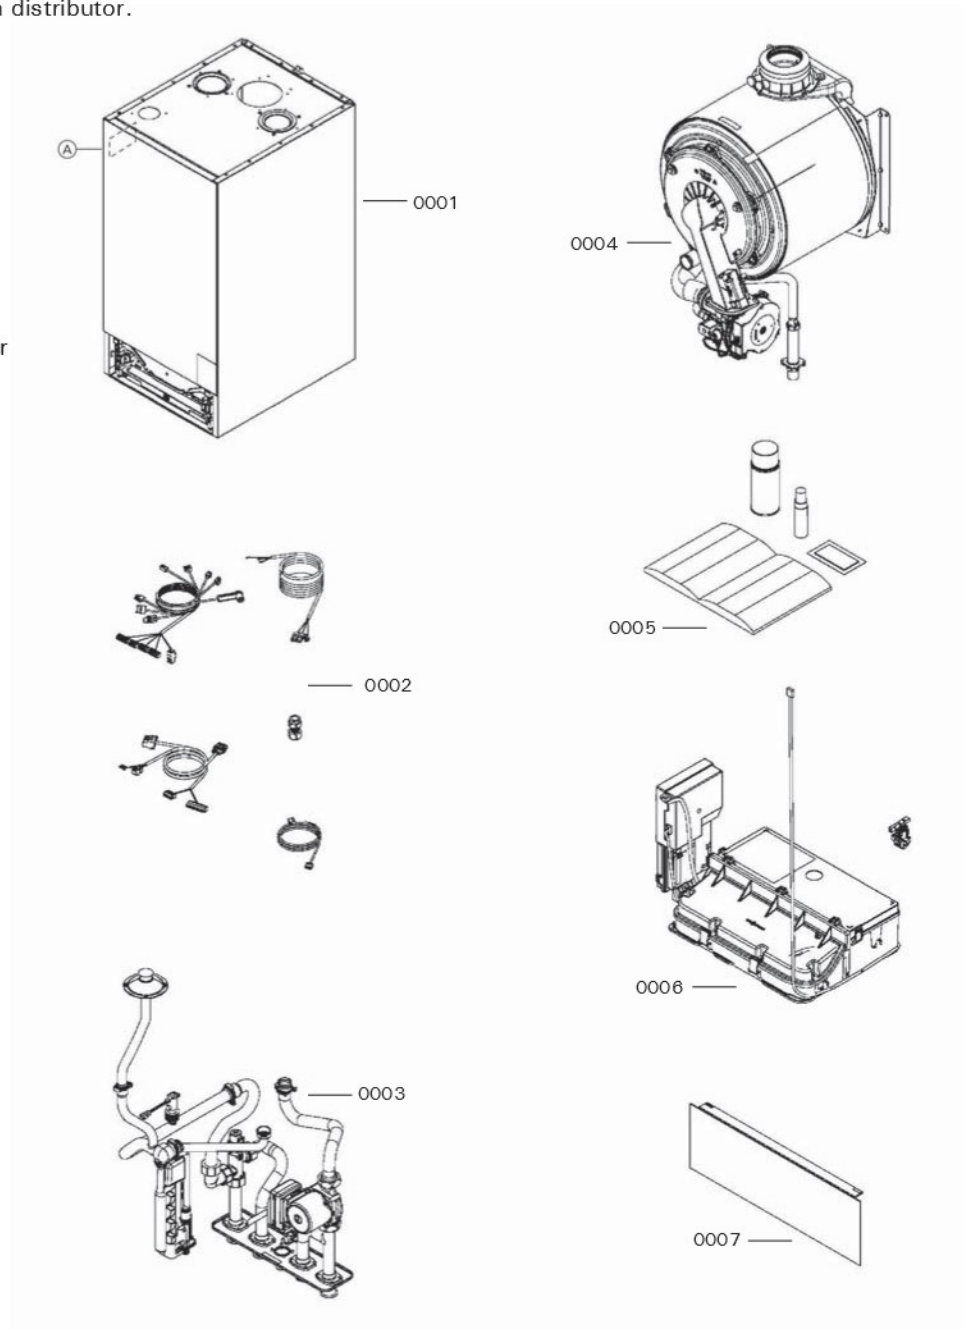

Parts List *(continued)*

Boiler Model No.	Serial No.
B2HE-150	7722780□□□□□□□□
B2HE-199	7722781□□□□□□□□

Ordering Parts:

Please provide Serial Number (A) when ordering replacement parts. Order replacement components from your Viessmann distributor.

- 0001 Casing
- 0002 Cable Set
- 0003 Hydraulic System
- 0004 Heat Cell
- 0005 Other
- 0006 Electronic Equipment
- 0007 Programming Unit

(A) Rating plate with serial number