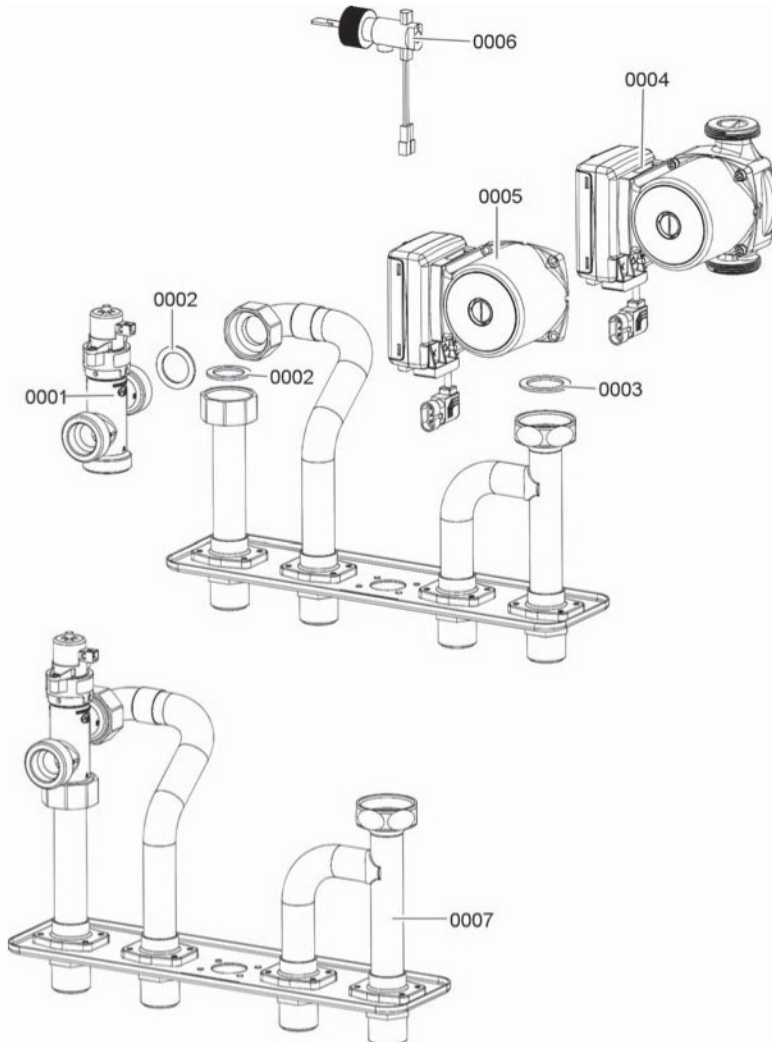

**Pump Module**

- 0001 Round seal ring (5 pcs)
- 0002 O-Rings (5 pcs)
- 0003 Screw (5 pcs)
- 0004 Valve insert
- 0005 O-Ring (5 pcs)
- 0006 Connector G3/4
- 0007 Fuse clip nipple connection
- 0008 Compact carrier sheet hydraulics
- 0009 Circulation adapter
- 0010 Circulation adapter return flow side
- 0011 Clip D = 24 (5 pcs)
- 0012 Screw EJOT (5 pcs)
- 0013 Plug D = 8/D = 10
- 0014 Clip D = 8 small (5 pcs)
- 0015 Return flow housing with cap and plug
- 0016 Circulation pump motor 115V
- 0017 Flow housing
- 0018 Flow switch
- 0019 Gasket set

**Pump Module**

- 0001 3-Way Diverter valve
- 0002 Gasket set (5 pcs)
- 0003 Gasket set (5 pcs)
- 0004 Pump 115V
- 0005 Circulation pump motor 115V
- 0006 Flow switch
- 0007 Hydraulic module

**Parts List** *(continued)*