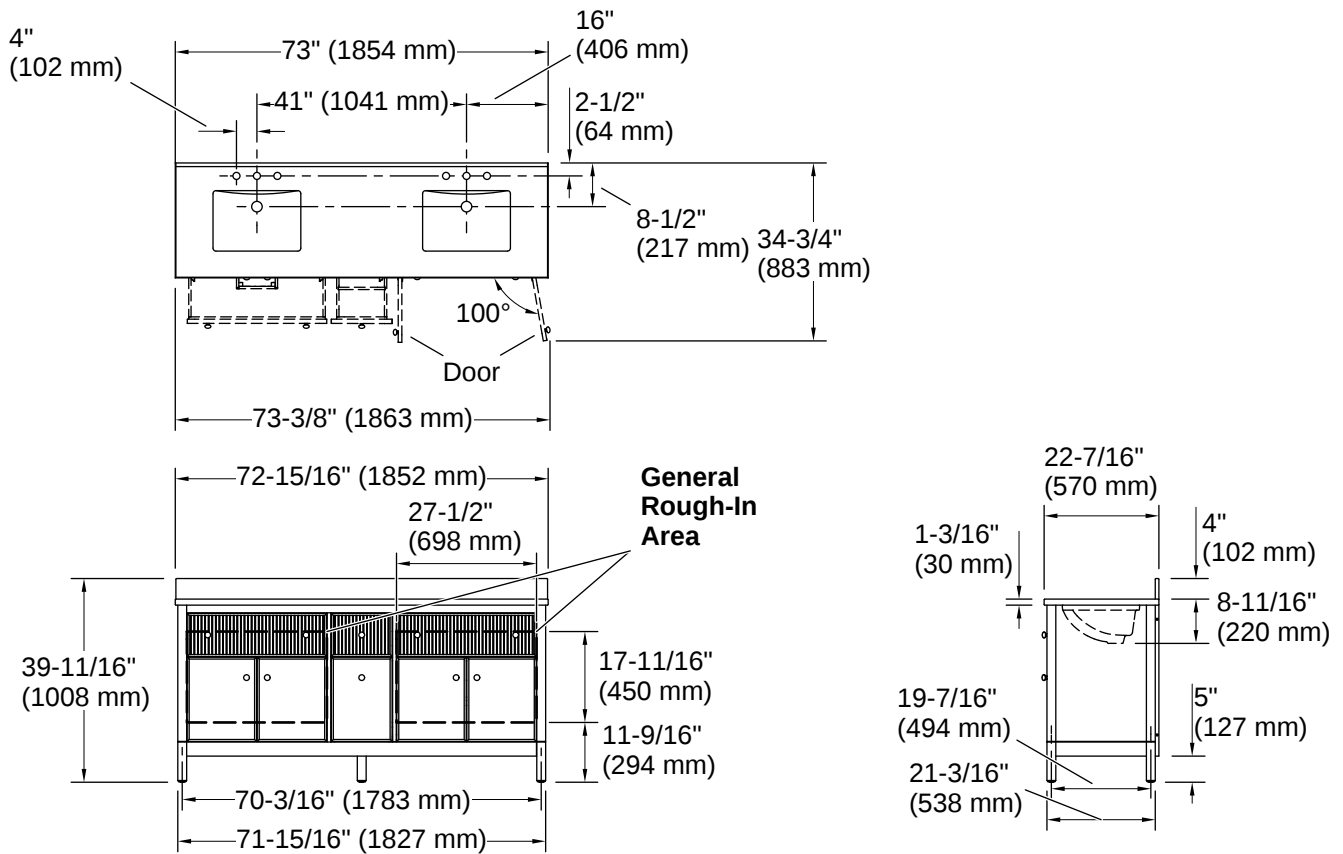

Codes/Standards

ASME A112.19.2/CSA B45.1
EPA TSCA Title VI/CARB P2

Technical Information

All product dimensions are nominal.

Lighting Included:	No
Number of Deck Holes:	3
Center(s):	8" (203 mm)

Material

- Quartz vanity top
 - Vitreous china sinks
 - Solid and composite wood
-

Recommended Products/Accessories

K-38554 4" x 21-11/16" quartz side splash

Required Electrical Service

One circuit required.

Outlet: 120 V, 12 A, 60 Hz

Electrical Component Ratings

Outlet: 120 V, 12 A, 60 Hz

Power Cord Length: 98.4" (2499 mm)

Warranty

See website for detailed warranty information.

KOHLER® One-Year Limited Warranty

Installation

- Easy installation – no special tools required
- Sinks preinstalled on vanity top to simplify installation