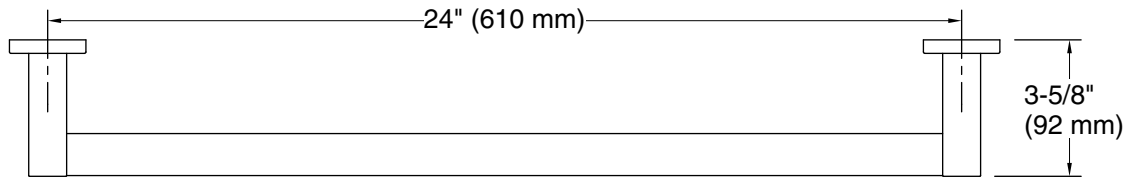

Features

- 24" (610 mm) bar.
- Coordinates with other products in the Parallel collection.

Material

- Premium metal construction for durability and reliability.
- KOHLER finishes resist corrosion and tarnishing.

Color tiles intended for reference only.

Color	Code	Description
	CP	Polished Chrome
	BN	Vibrant® Brushed Nickel
	BL	Matte Black
	2MB	Vibrant® Brushed Moderne Brass

Technical Information

All product dimensions are nominal.