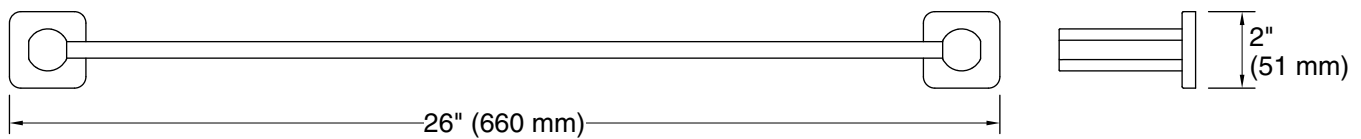

Features

- 24" (610 mm) bar.
- Coordinates with other products in the Parallel collection.

Material

- Premium metal construction for durability and reliability.
- KOHLER finishes resist corrosion and tarnishing.

Color tiles intended for reference only.

Color	Code	Description
	CP	Polished Chrome
	BN	Vibrant® Brushed Nickel
	BL	Matte Black
	2MB	Vibrant® Brushed Moderne Brass

Technical Information

All product dimensions are nominal.