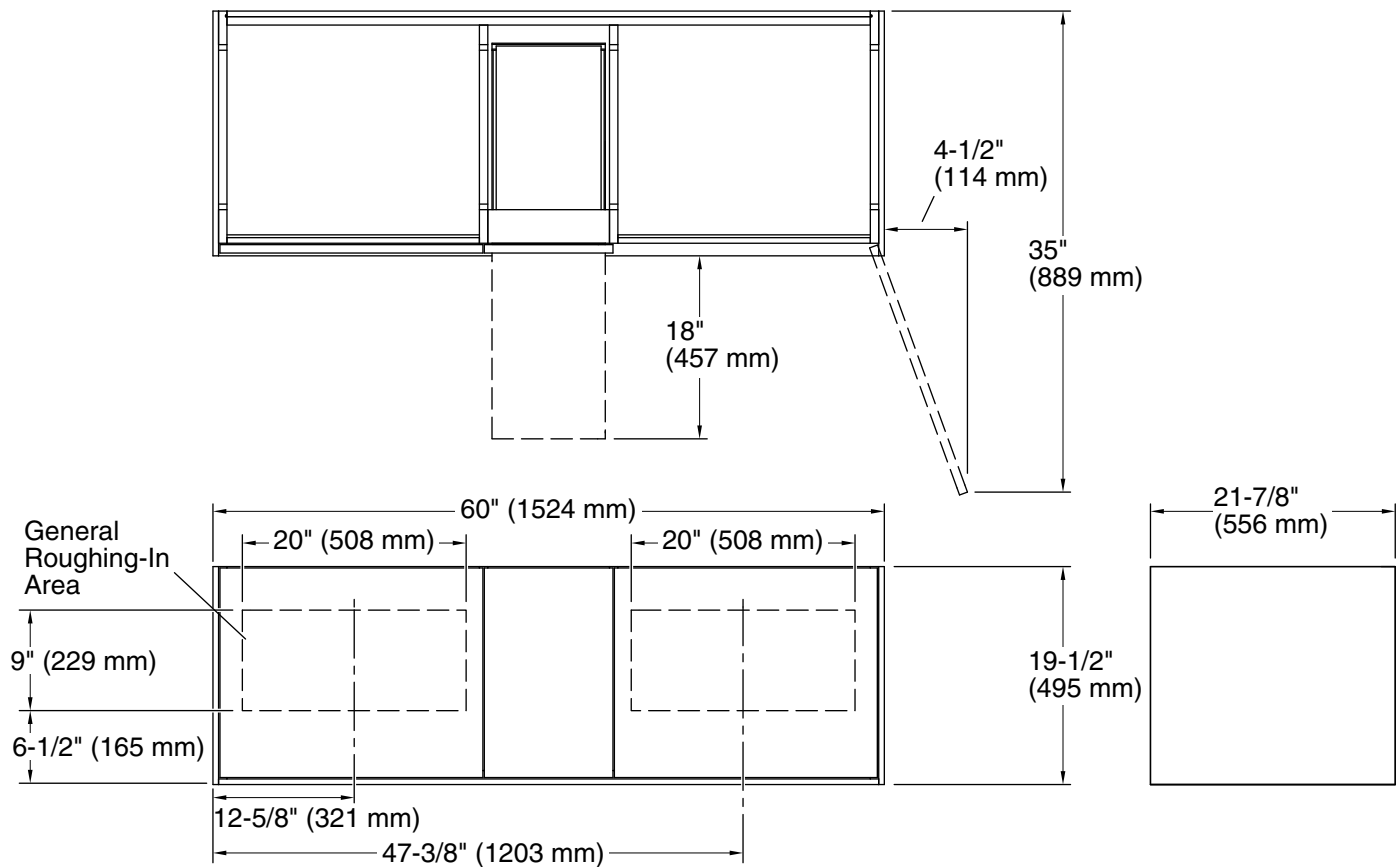

## Features

- Catalyzed conversion varnish provides a durable moisture-resistant finish.
- Two doors and one drawer.
- Frameless construction with full-overlay doors and drawer.
- Three-way adjustable slow-close door hinges for easy cabinet access.
- Full-extension 18" (457 mm) depth drawer with soft-close undermount slides for smooth opening.
- Solid wood drawer with dovetail joint construction.
- Wall-hung design offers a clean, streamlined look.
- Coordinates with the K-99688 Jute bar pull (sold separately).
- Combines with Solid/Expressions™ and Ceramic/Impressions® vanity tops (sold separately) for a complete vanity.
- Customize your storage with optional accessories such as shelves, trays, drawer dividers, and medicine cabinets (sold separately).

## Technical Information

All product dimensions are nominal.

Vanity type: Wall-mount