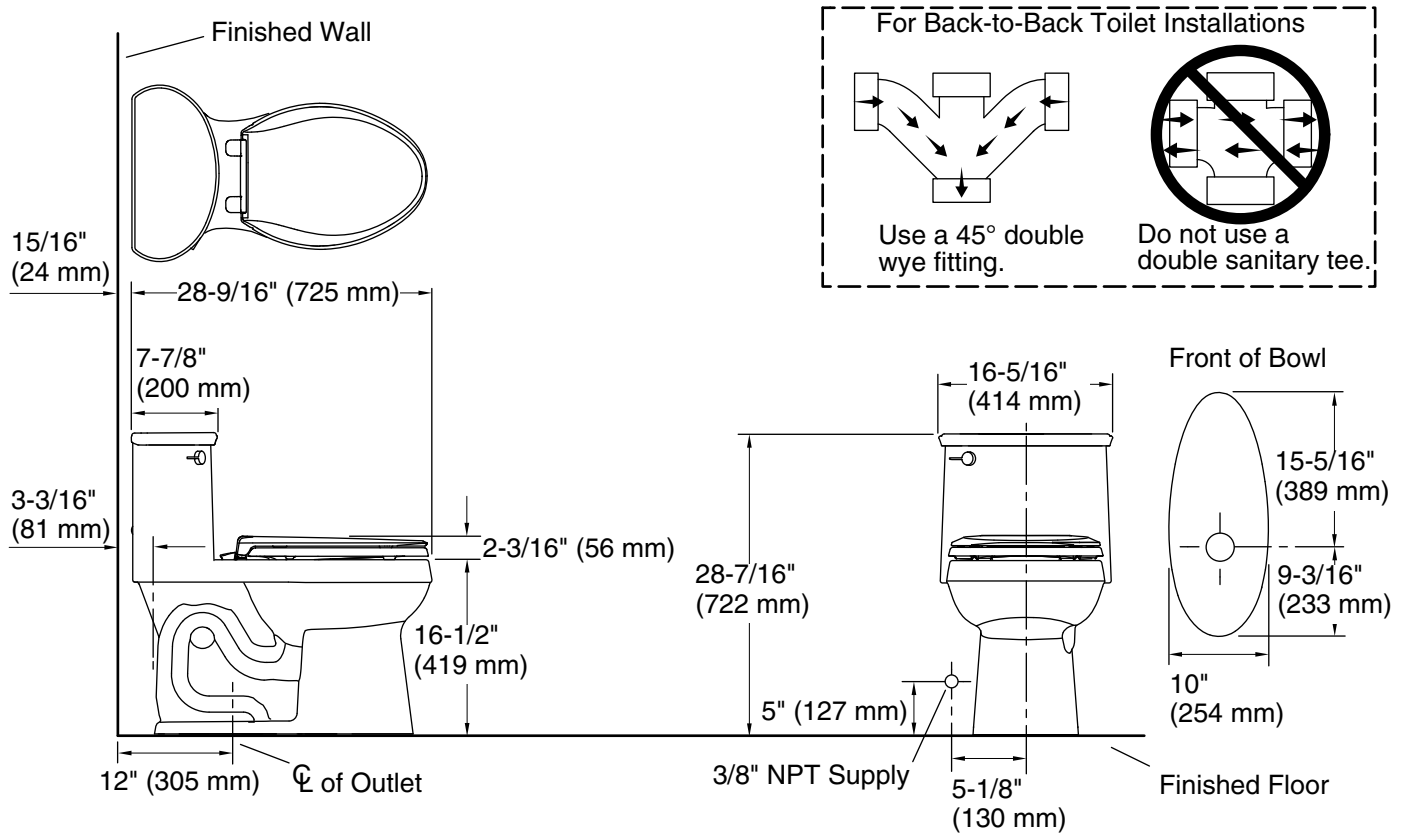

## Features

- One-piece toilets integrate the tank and bowl into a seamless, easy-to-clean design
- Elongated bowl offers added room and comfort
- 1.28 gpf (4.8 lpf)
- Comfort Height® feature offers chair-height seating that makes sitting down and standing up easier for most adults
- 2-1/8" (54 mm) fully glazed trapway
- Left-hand Polished Chrome trip lever
- Cachet® Quiet-Close™ closes quietly and quickly unlatches from the toilet for easy removal and convenient cleaning
- Easy-to-flush canister design requires less force to actuate than a 3" (76 mm) flapper, and has 90% less exposed seal material which resists conditions that cause wear, tear, shrinkage and swelling
- AquaPiston® canister optimizes the flow out of the tank, harnessing gravity and the natural powerful reducing cascade of water to increase the power and effectiveness of the flush
- Class Five® canister optimizes the flow out of the tank, harnessing gravity and the natural powerful reducing cascade of water to increase the power and effectiveness of the flush

## Installation

- Standard 12" (305 mm) rough-in
- Supply line sold separately

## Technical Information

All product dimensions are nominal.

Toilet type:	Floor-mount
Waste Outlet:	Floor
Bowl shape:	Elongated
Flush type:	AquaPiston
Trap passageway:	2-1/8" (54 mm)
Water surface size:	11" x 7-3/4" (279 mm x 197 mm)
Rim to water surface:	6-1/16" (154 mm)
Rough-in:	12" (305 mm)
Seat-mounting holes:	5-1/2" (140 mm)