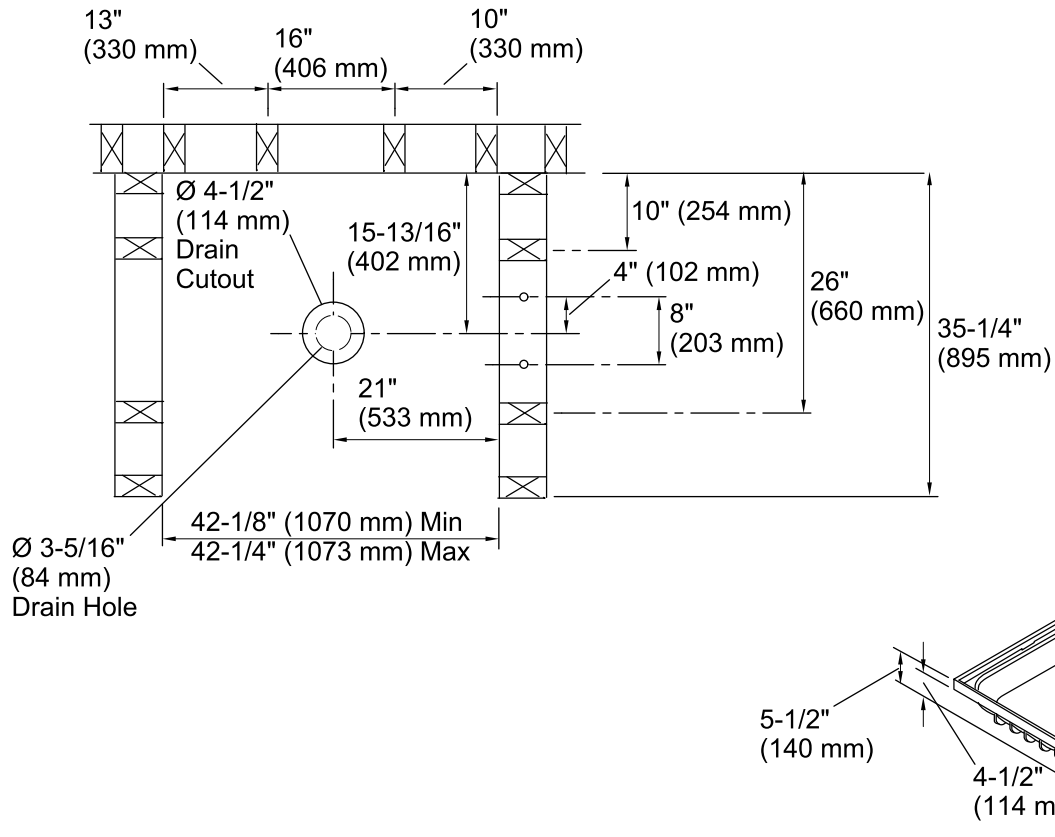

## Features

- Durable high gloss finish.
- Suitable for tile down application or with STERLING wall surround.
- 42" (1067 mm) x 34" (864 mm) x 4-1/2" (114 mm) base finished dimensions.

For the most current Specification Sheet, go to [www.sterlingplumbing.com](http://www.sterlingplumbing.com).

10-20-2016 05:22

**Technical Information**

All product dimensions are nominal.  
 Installation: 3-Wall Alcove  
 Drain location: Center  
 Minimum flat for door: 3" (76 mm)