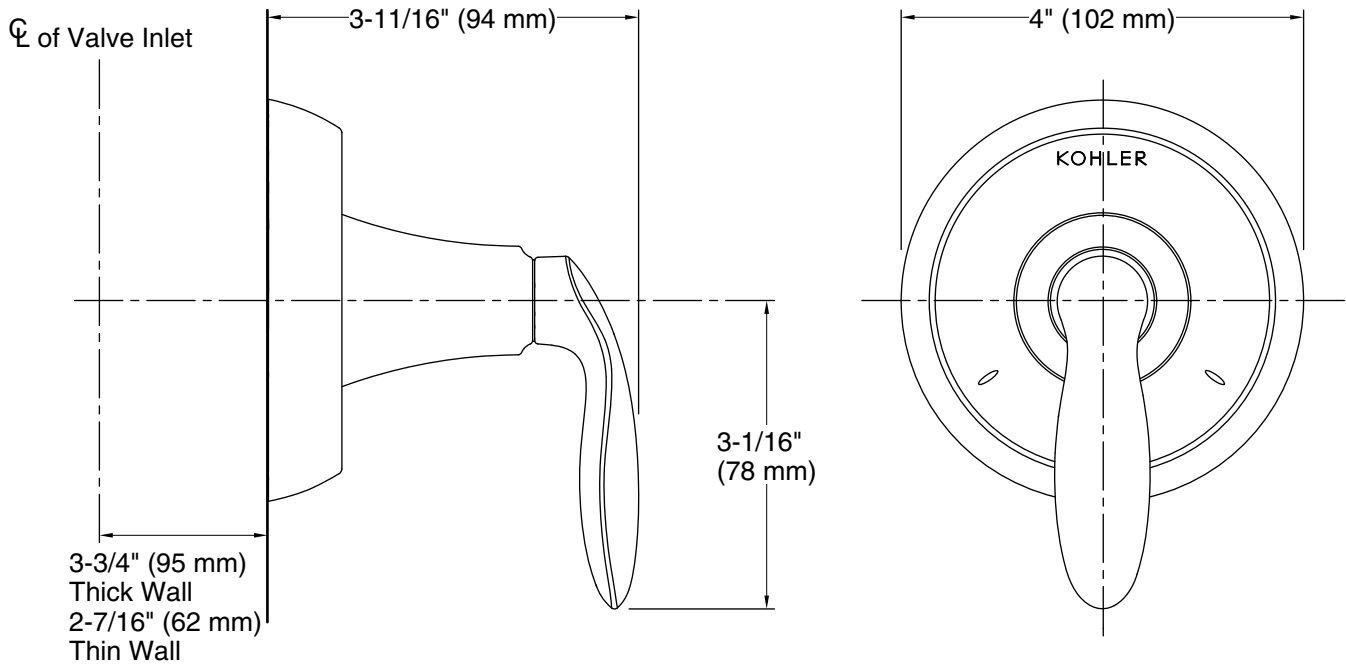

	CP	Polished Chrome
---	----	-----------------

Technical Information

All product dimensions are nominal.

Notes

Install this product according to the installation guide.

ADA, OBC, CSA B651 compliant when installed to the specific requirements of these regulations.