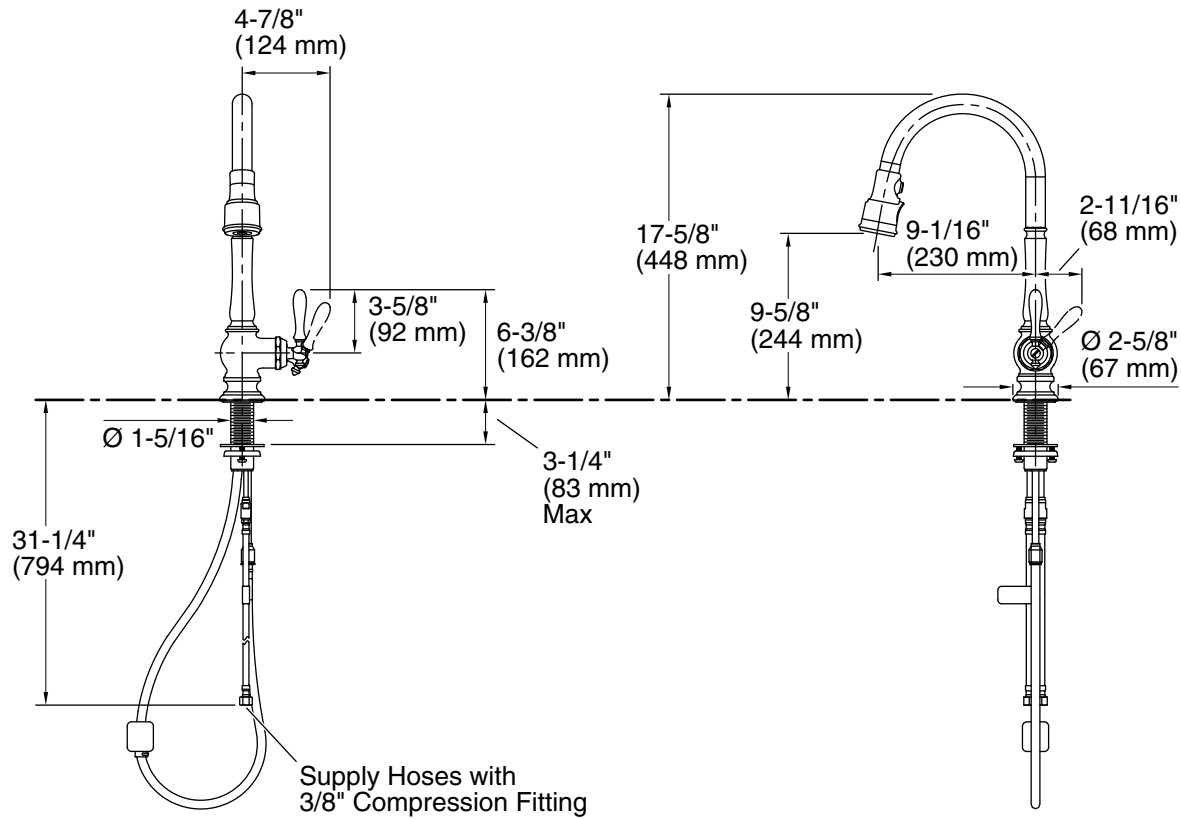

Adapters, Rough-in and Extension Kits

1012715 Range: 3-1/4" (83 mm) - 5-3/8" (137 mm)

Optional Products/Accessories

K-99272 Three-Hole Kitchen Faucet Escutcheon

ADA **CSA B651**

Codes/Standards

ASME A112.18.1/CSA B125.1
NSF/ANSI/CAN 61
NSF/ANSI/CAN 372
DOE - Energy Policy Act 1992
California Energy Commission (CEC)
ADA
ICC/ANSI A117.1
CSA B651

Technical Information

All product dimensions are nominal.

Faucet flow rate: 1.5 gal/min (5.7 l/min)

Spout:

Spout reach: 9-1/16" (231 mm)

Notes

Install this product according to the installation guide.

Meets all local plumbing codes for backflow prevention requirements.