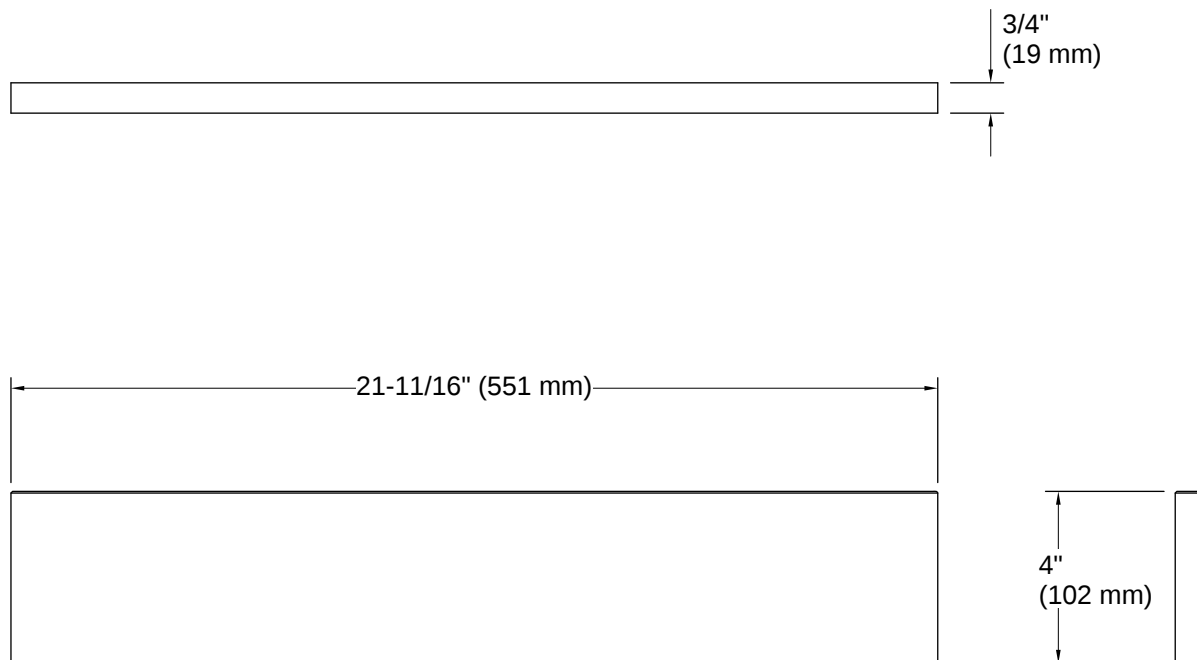

Installation Notes

Install this product according to the installation instructions.