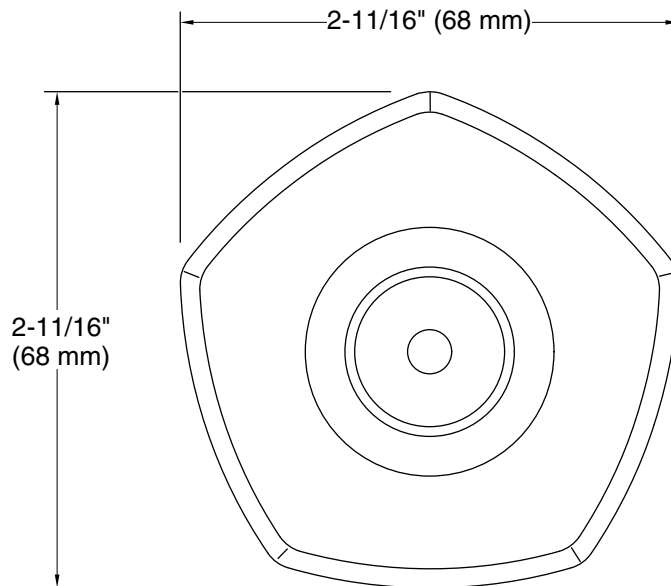

Features

- 2-3/4" (70 mm) x 2-3/4" (70 mm)
- For use with a 25" or 30" basic slidebar (sold separately)
- Part of the Occasion bathroom faucet and accessory collection

Material

- Premium metal construction for durability and reliability
- KOHLER finishes resist corrosion and tarnishing

Technical Information

All product dimensions are nominal.

Spout: