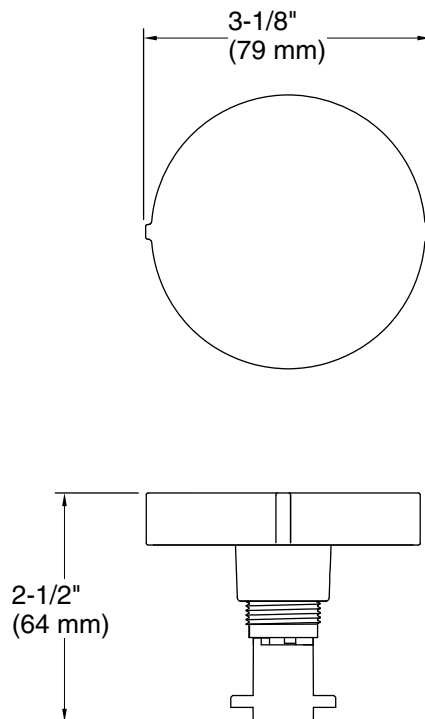

Features

- Handle designed to complement contemporary bathroom decor
- Trim can be easily replaced when the design or finish needs updating
- Smooth, rotary turn operation
- Box includes handle, stopper, decorative flange with flange nut, overflow escutcheon, and alignment tool
- Not required for pressure testing the rough drain

or

K-37385 rough-in cable drain, PVC, 45" cable

K-78439 45" cable bath drain

Codes/Standards

ASME A112.18.2/CSA B125.2

KOHLER® Faucet Lifetime Limited Warranty

See website for detailed warranty information.

Technical Information

All product dimensions are nominal.

Material: Metal

Notes

Install this product according to the installation instructions.