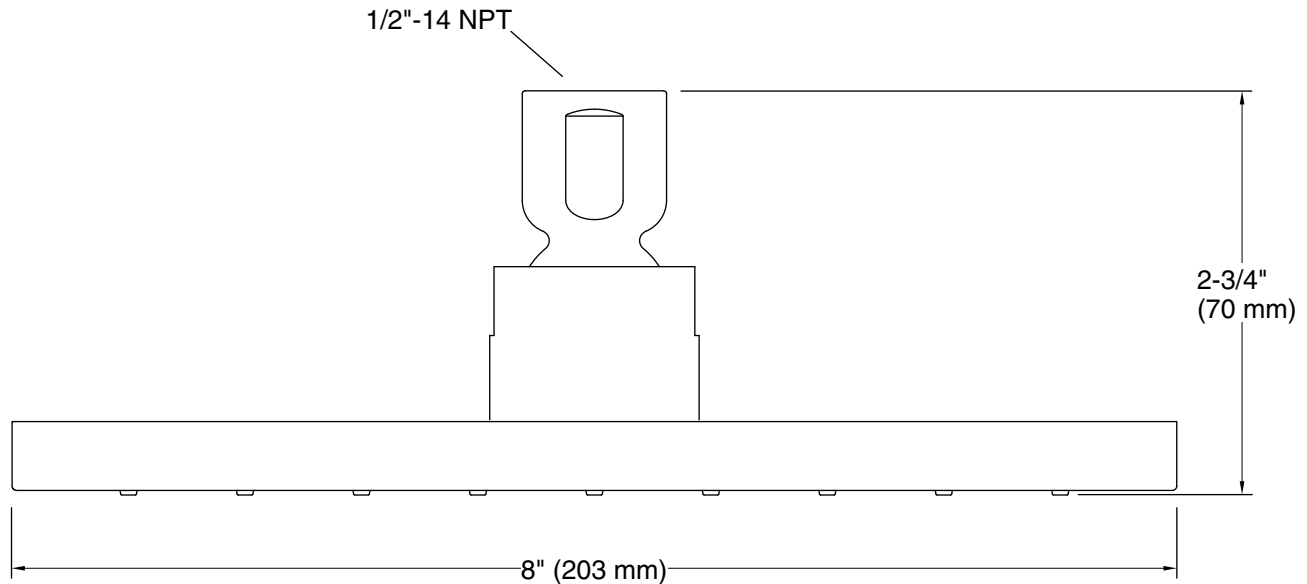

Technical Information

All product dimensions are nominal.

Showerhead/Body Spray:

Rated maximum flow: 2.5 gal/min (9.5 l/min)

Notes

Install this product according to the installation guide.