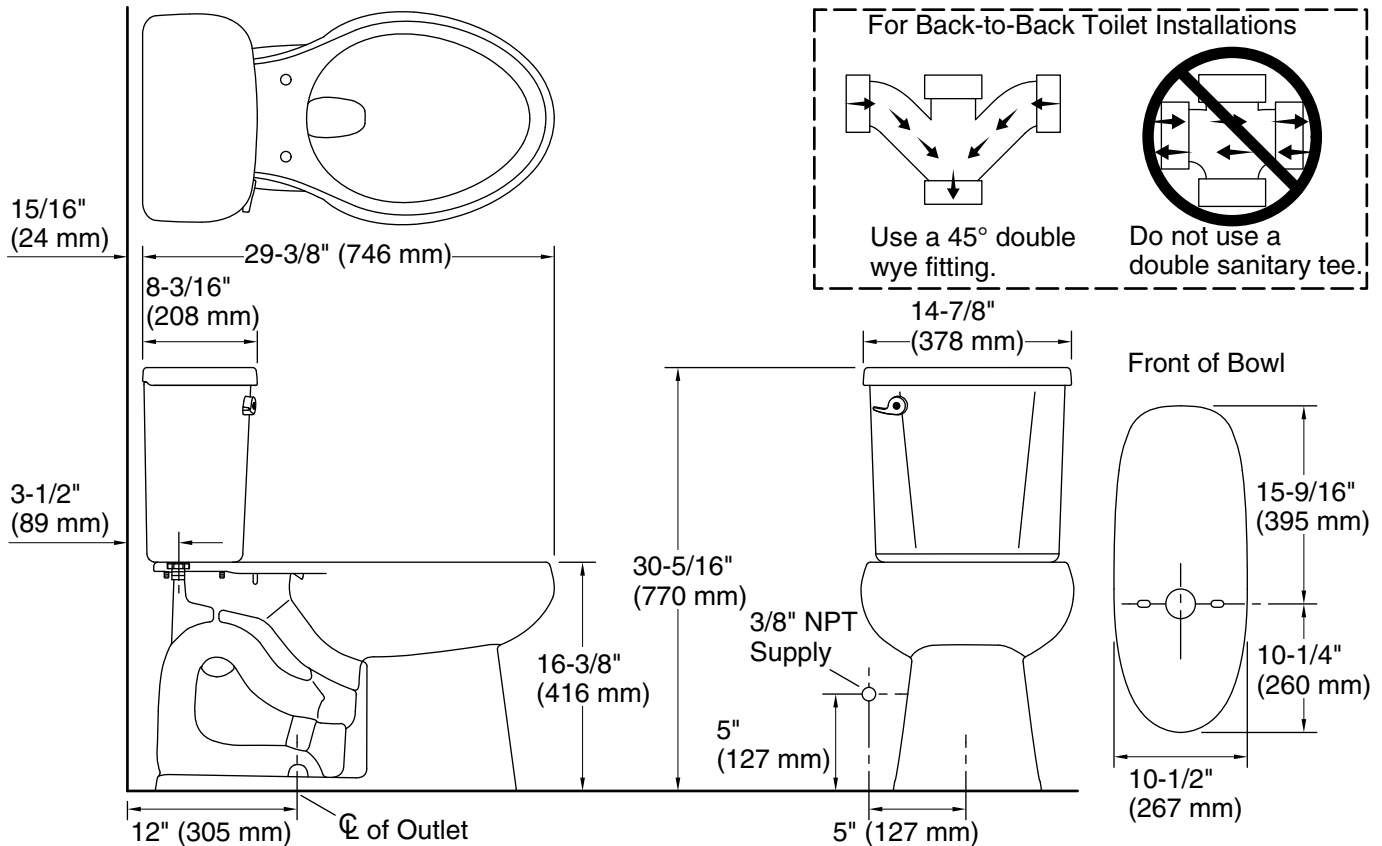

Windham™ Comfort Height® elongated toilet 402322

Features

- Two-piece design.
- Elongated bowl offers added room and comfort.
- Comfort Height® feature offers chair-height seating that makes sitting down and standing up easier for most adults.
- 1.28 gpf (4.8 lpf).
- Left-hand Polished Chrome trip lever.
- 2-1/8" (54 mm) fully glazed trapway.
- Combination consists of 403317 bowl and 402362 tank.

Technology

- Pro Force® Plus flushing technology delivers greater flushing power than previous Pro Force® models.

Installation

- Three-bolt quick-connect installation.
- Standard 12" (305 mm) rough-in.
- Seat and supply line sold separately.

Included Components

Product consists of:

403317
402362

Additional Components:

Tank cover
Tank hardware accessory pack
Tank mounting pack
Trip lever

ADA CSA B651 OBC

Codes/Standards

ASME A112.19.2/CSA B45.1
DOE - Energy Policy Act 1992
EPA WaterSense®
California Energy Commission (CEC)
ADA
ICC/ANSI A117.1
CSA B651
OBC

Technical Information

All product dimensions are nominal.

Toilet type:	Two-piece, Floor-mount
Waste Outlet:	Floor
Bowl shape:	Elongated
Flush type:	Gravity siphon jet
Trap passageway:	2-1/8" (54 mm)
Water surface size:	9-1/2" x 7" (241 mm x 178 mm)
Rim to water surface:	6-1/2" (165 mm)
Rough-in:	12" (305 mm)
Seat-mounting holes:	5-1/2" (140 mm)