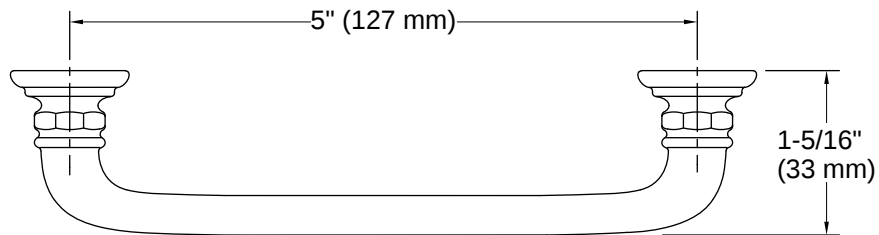

Installation Notes

Install this product according to the installation instructions.