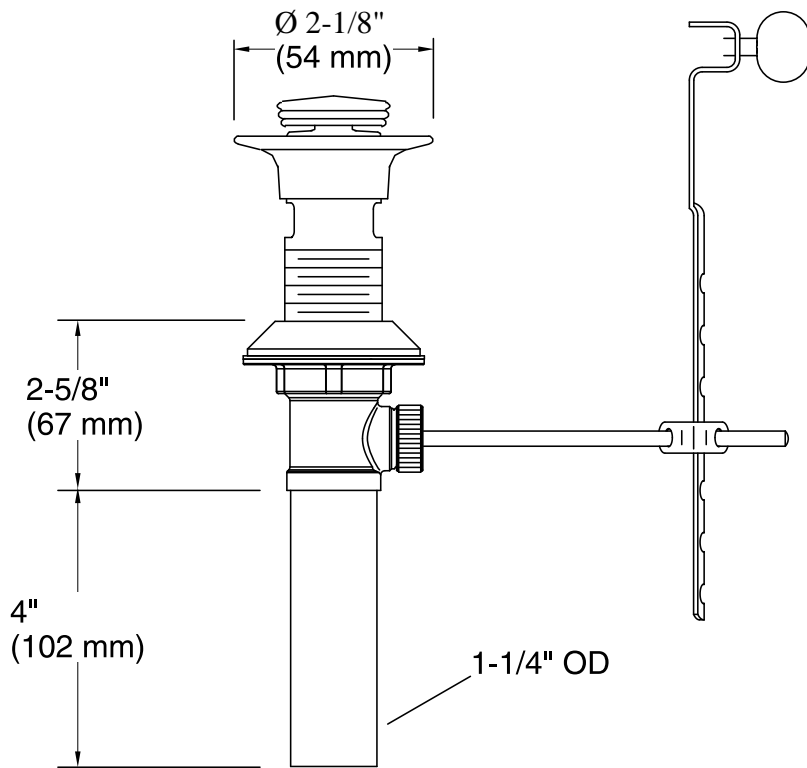

Features

- 1-1/4" (32 mm) connection
- Brass tailpiece

Material

- Solid-brass construction for durability and reliability
- KOHLER finishes resist corrosion and tarnishing

Recommended Products/Accessories

- K-23726 Drain treatment
- K-23723 Faucet cleaner

Codes/Standards

ASME A112.18.2/CSA B125.2

KOHLER® One-Year Limited Warranty

See website for detailed warranty information.

Available Colors/Finishes

Color tiles intended for reference only.

Pop-Up Drain

Technical Information

All product dimensions are nominal.

Notes

Install this product according to the installation guide.