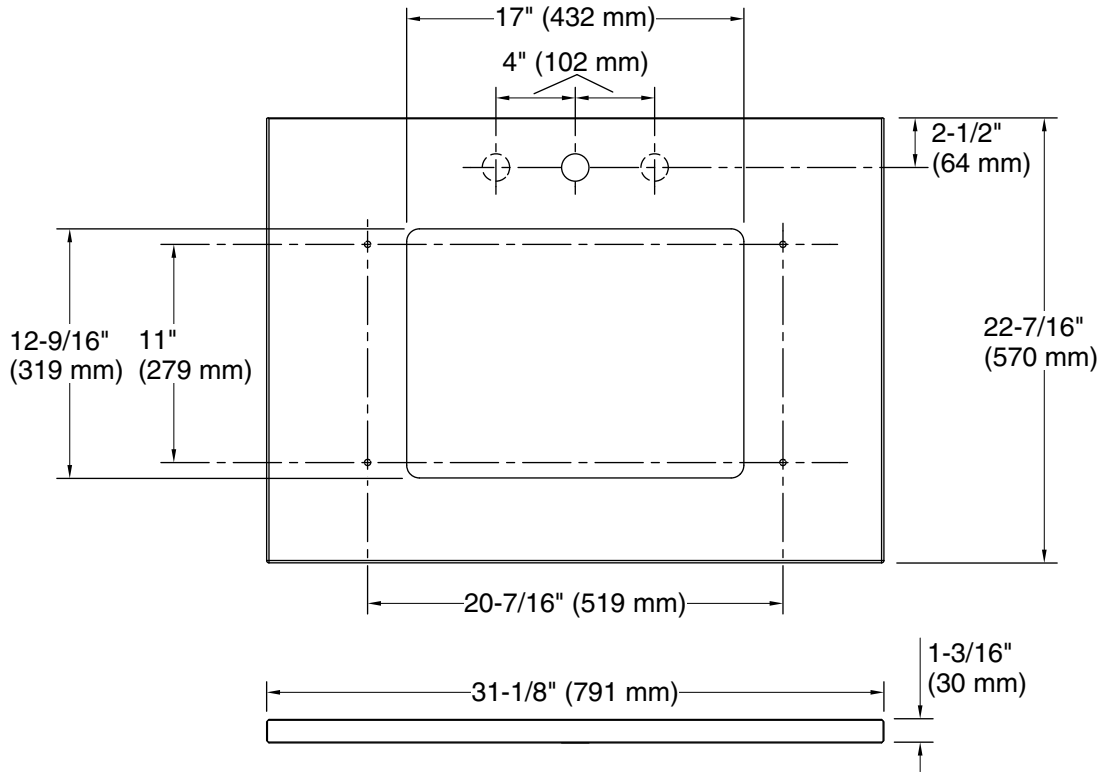

## Installation

- Vanity top
- Single faucet hole with pilot holes for optional 8" (203 mm) widespread faucet configuration

## Technical Information

All product dimensions are nominal.

Installation: Vanity top/ITB

Number of deck 1

holes: