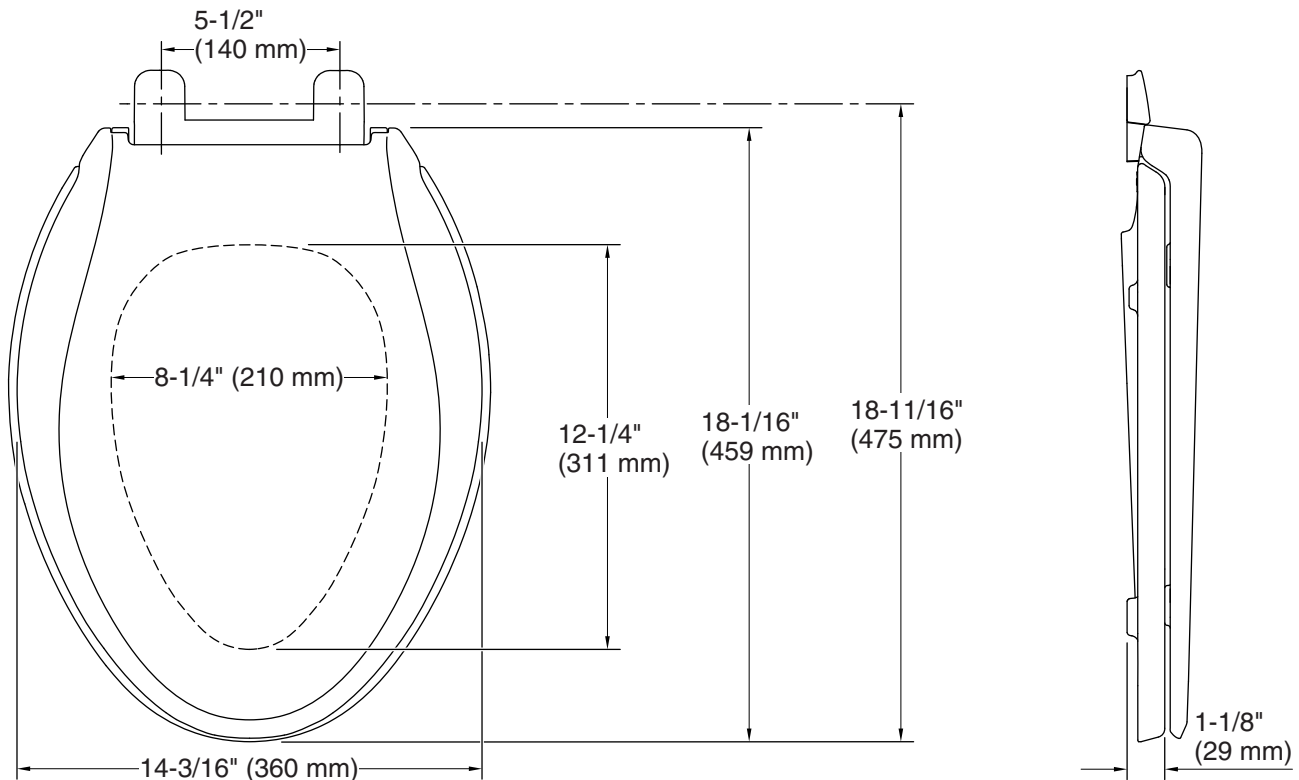

Features

- Fits most elongated toilets
- Each seat helps divert over 4 pounds of plastic from the waste stream
- Color, quality, and function of this seat is equivalent to a standard seat, the same level of quality expected from Kohler
- The seat and lid are made from 100% pre-consumer recycled plastic for a more sustainable solution (Excludes hinges and hardware)
- ReadyLatch® hinge provides a positive lock/unlock latch to securely hold seat in position, yet seat easily removes for cleaning or adjusting fit
- Quiet-Close™ elongated lid and seat prevents slamming
- Grip-Tight bumpers hold seat firmly in place
- Grip-Tight installation hardware makes it easy to fasten the seat – everything is done from above the bowl
- Contoured seat for user comfort
- Color-matched plastic hinges
- Toilet seats are not returnable to Kohler Co. if opened or outside of original packaging

Color	Code	Description
-------	------	-------------

	0	White
---	---	-------

Technical Information

All product dimensions are nominal.

Seat shape type: Elongated
Seat front type: Closed-front
Seat-mounting holes: 5-1/2" (140 mm)