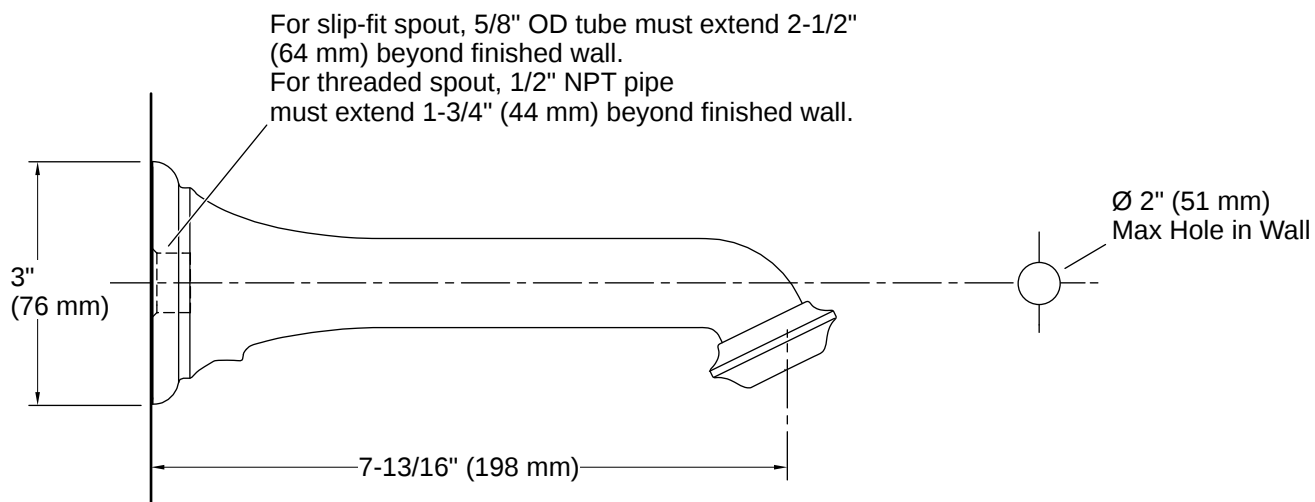

Installation

- Wall-mount installation with slip-fit connection and NPT threads

Installation Notes

Install this product according to the installation instructions.