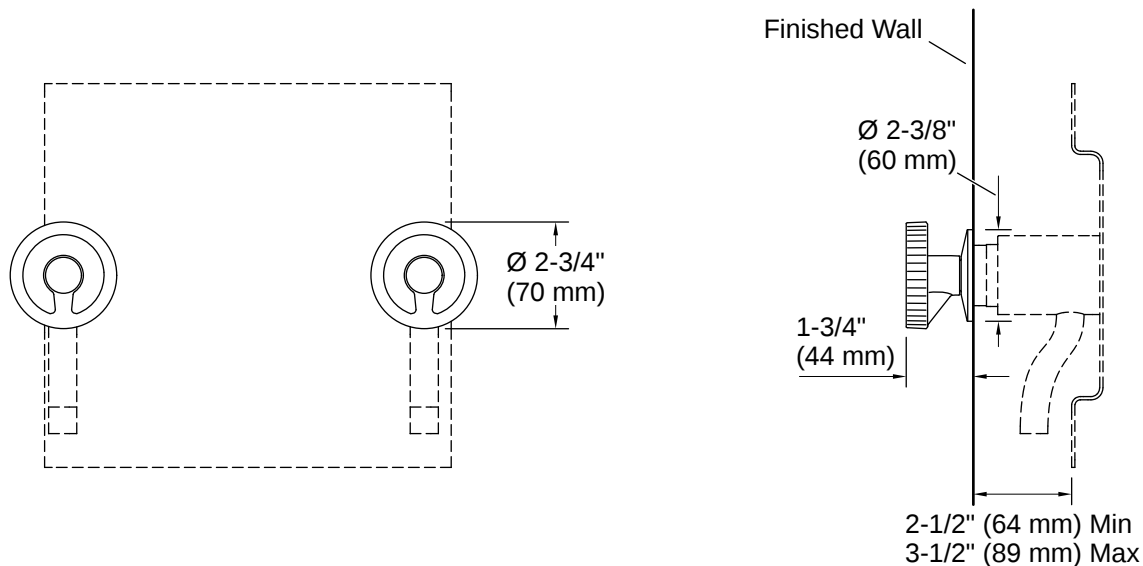

Installation

- Requires rough-in kit (sold separately)

Installation Notes

Install this product according to the installation instructions.