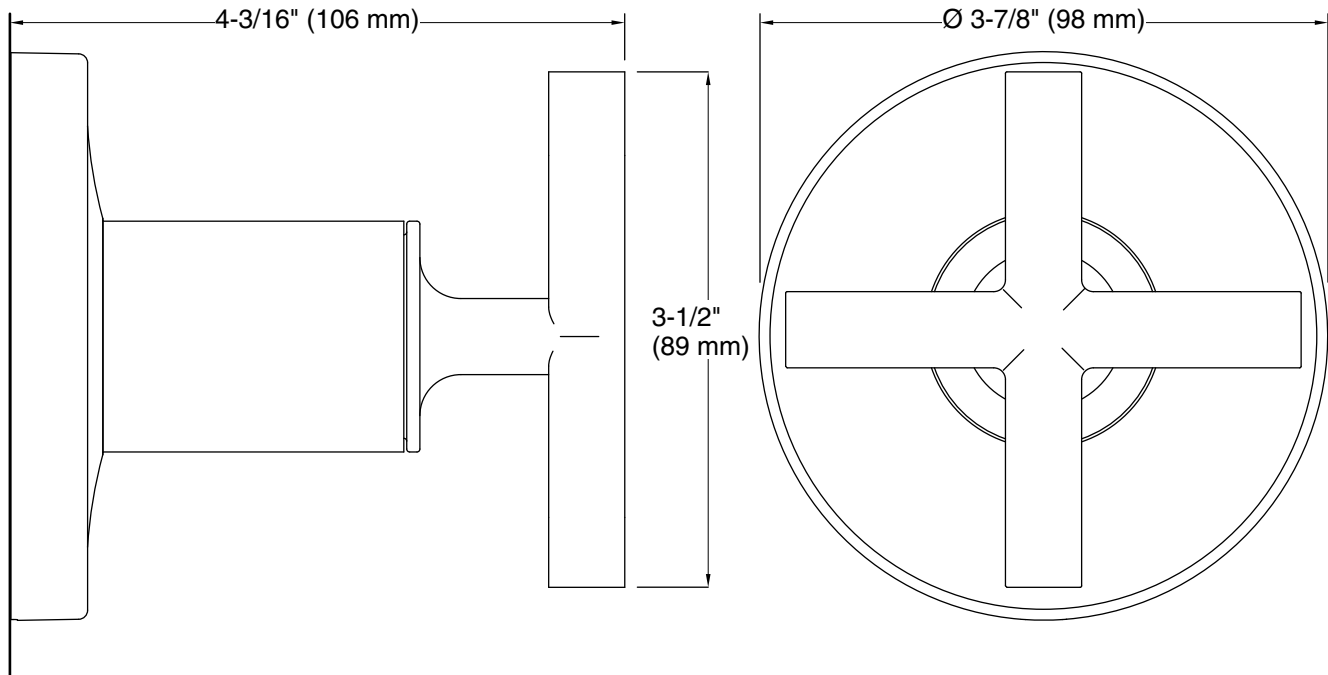

Technical Information

All product dimensions are nominal.

Spout:

Notes

Install this product according to the installation instructions.

ADA compliant when installed to the specific requirements of these regulations.