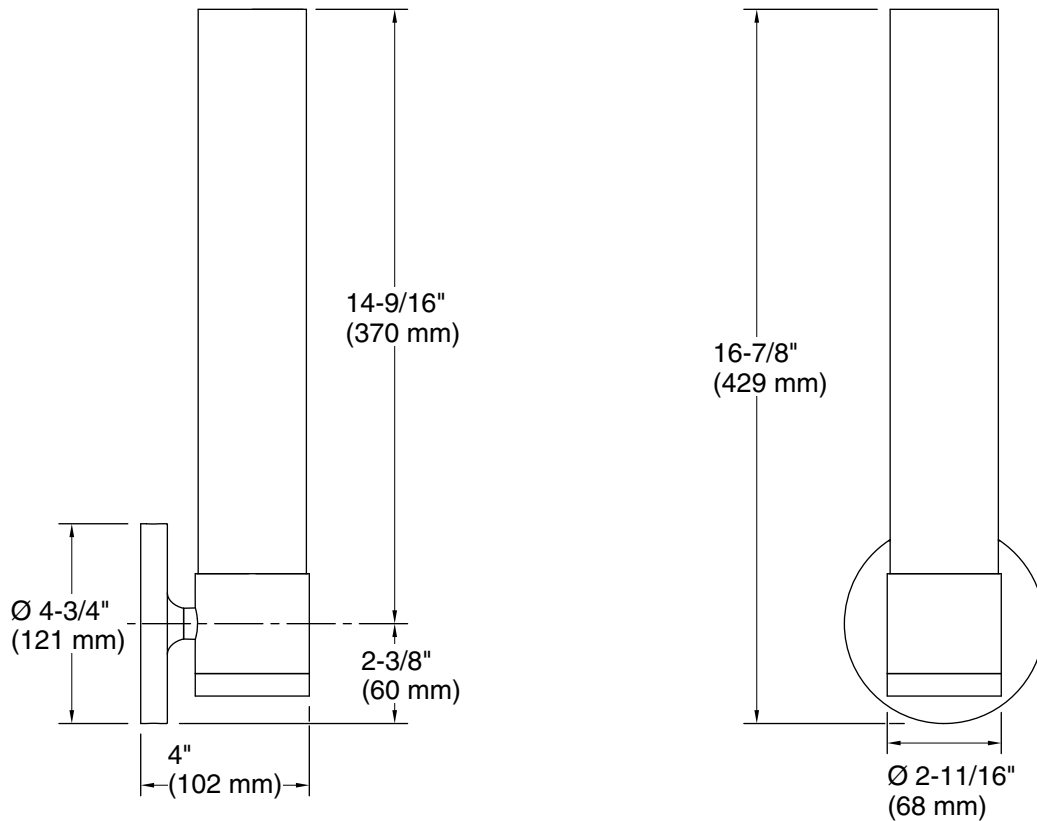

Features

- Frosted-glass shade
- A great piece for almost any space — master bathroom, guest bathroom, hallway, or bedside
- Coordinates with other products in the Purist collection
- Requires one bulb with medium (E26) base; type T LED bulb recommended (sold separately)
- Suitable for damp locations, per UL 1598
- Includes installation hardware

Required Electrical Service

One circuit required.

120 V, 60 Hz

Technical Information

All product dimensions are nominal.

Installation Type: Wall-mount
Material: Steel, Aluminum, Glass
Number of Lights: 1
Lighting Type: Socket-based
Socket Type: E-26 Medium
Number of Shades: 1