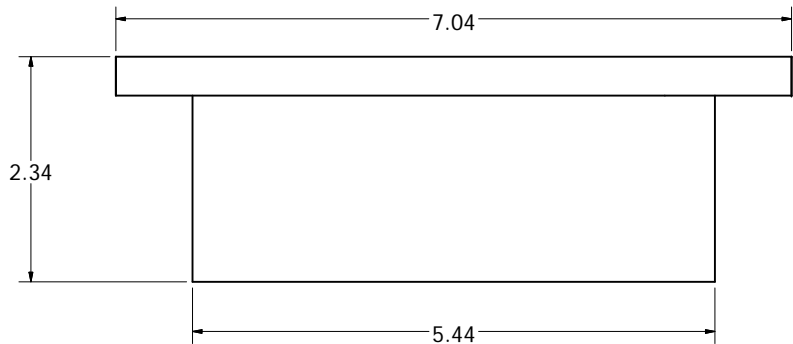

INSIDE CAULK CLOSET FLANGE

-NOTCHED AND SLOTTED
-INSIDE CAULK CONNECTION

PHONE NUMBER 1-800-355-6637 FAX NUMBER 1-800-462-6991 SCALE 1 : 1 DATE 2-11-11 SHEET 1 OF 1 DRAWN BY ASHLEY KRALOVEC	PART NO.	C42421				
	DESCRIPTION	4" X 2-1/2"				
	CTN QTY	8				