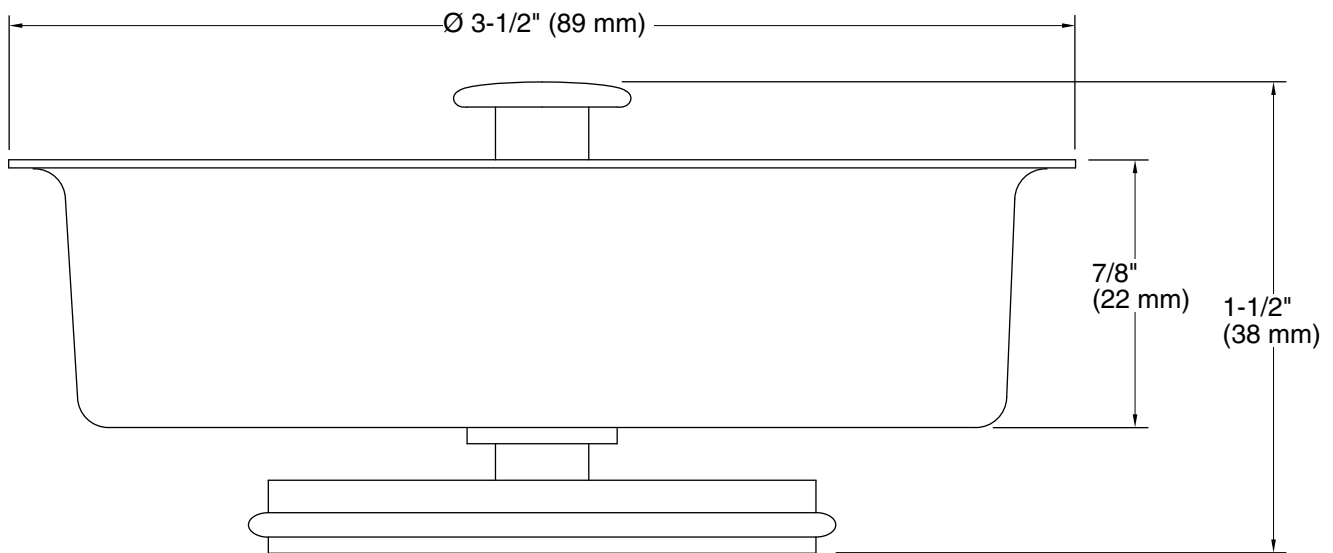

Features

- Removable basket with an open/close stopper that seals tightly into Duostrainer body

Material

- Premium metal construction for durability and reliability

Installation

- Fits sinks with standard 3-1/2" or 4" outlet
- Requires K-8804 Duostrainer body and tailpiece (sold separately)

Technical Information

All product dimensions are nominal.

Material: Stainless Steel, Brass

Notes

Install this product according to the installation instructions.