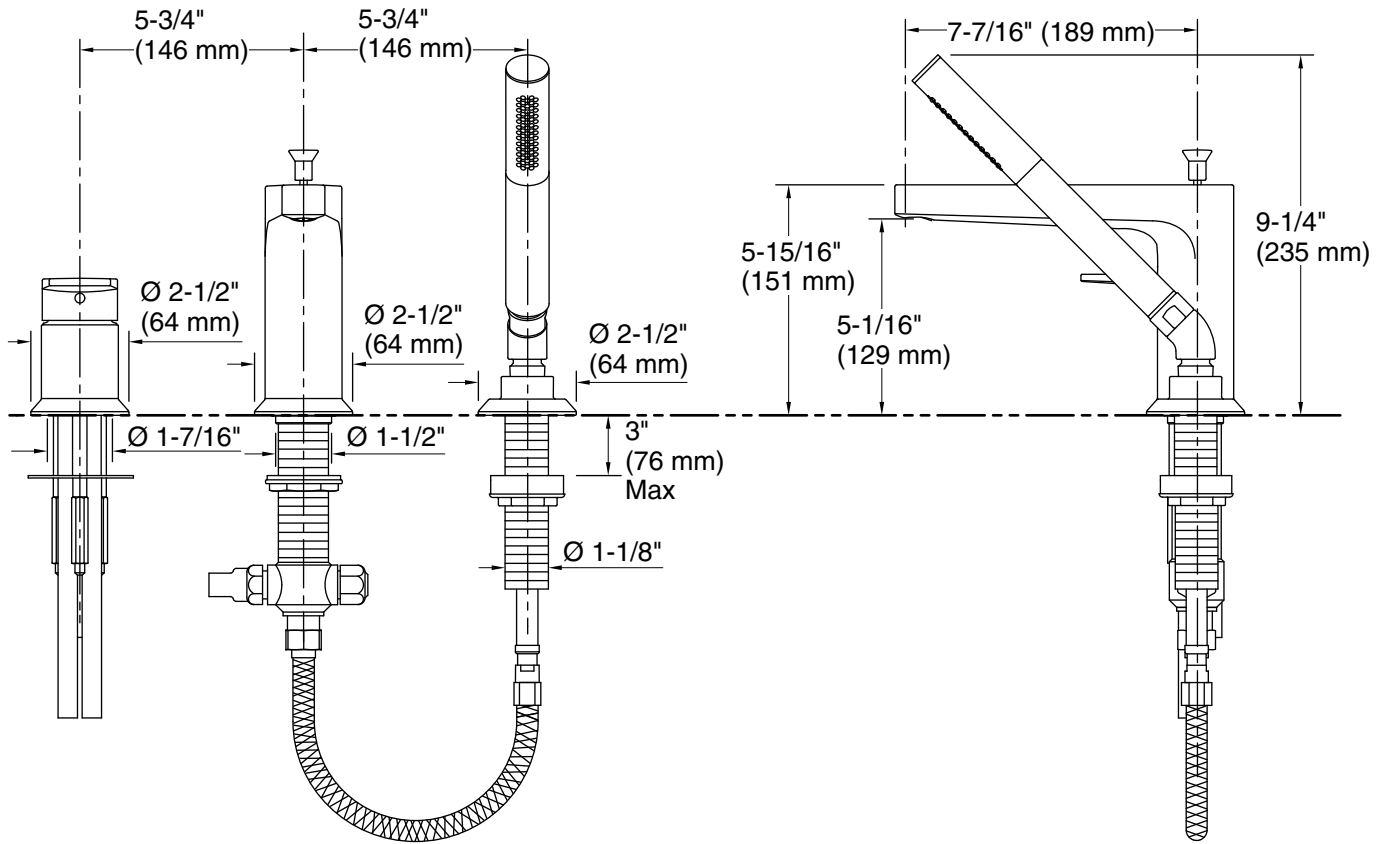

Technical Information

All product dimensions are nominal.

Faucet:

Flow rate: 11 gal/min (41.6 l/min)

Pressure: 45 psi (3.1 bar)

Drain included: No

Spout:

Spout reach: 7-7/16" (189 mm)

Handshower:

Rated maximum flow: 1.75 gal/min (6.6 l/min)

Pressure: 45 psi (3.1 bar)

Notes

Install this product according to the installation instructions.

WARNING: Risk of personal injury. Do not install the bath faucet in an area where it may inadvertently be used for support by the bather.