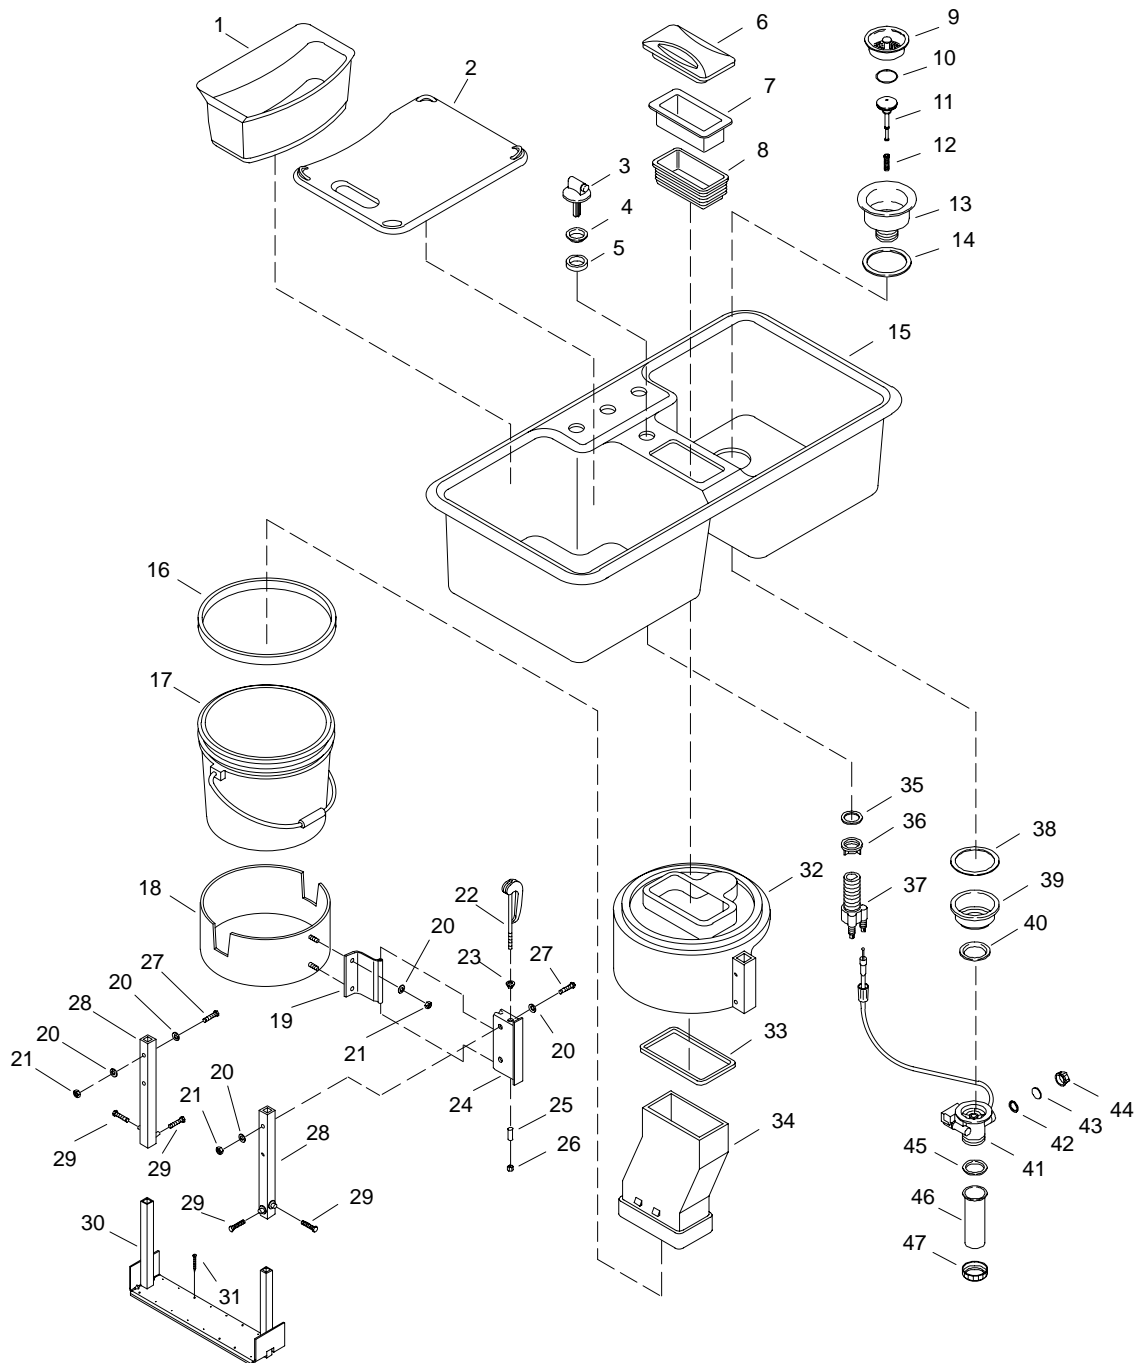

KOHLER® SERVICE PARTS

EcoCycle™
KITCHEN SINK

K-#	Self-Rimming	Tile-In	3-Hole	1-Hole
K-5854-**-AA	X		X	
K-5855-**-AA	X			X
K-5856-**-AA		X	X	
K-5857-**-AA		X		X

****Finish/color code must be specified when ordering.**

SERVICE PARTS

ITEM	PART NO.	DESCRIPTION
1	91921**	Colander
2	93576**	Cutting Board
3	93681**	Control Knob
4		Available In Service Kit Only
5		Available In Service Kit Only
6	93035**	Cover
7	93034-B**	Escutcheon
8	93037	Gasket
9	41948**	Strainer
10	48694	O-Ring
11		Available In Service Kit Only
12	93581	Screw
13	93608**	Outlet
14	41930	Gasket
15		Not Available As A Service Part
16	93854	Seal
17	93414	Bucket
18	93053	Housing
19	93052	Hinge
20	64212	Washer
21	90153	Locknut
22	93294	Handle
23	91932	Spacer
24	93044	Hinge
25	93108	Spacer
26	91780	Nut
27	69431	Screw
28	91920	Leg
29	64096	Screw
30	93039	Base
31	90993	Screw
32	93295	Hood
33	93050	Seal
34	93041	Chute
35		Available In Service Kit Only
36		Available In Service Kit Only
37		Available In Service Kit Only
38	41929	Washer
39	93584	Housing
40	93580	Gasket
41		Available In Service Kit Only
42		Available In Service Kit Only
43		Available In Service Kit Only
44		Available In Service Kit Only
45	41550	Gasket
46	41714-RP	Tailpiece
47	28504	Nut

SERVICE KITS

PART NO.	ITEM	QTY.	DESCRIPTION
93577**			Colander/Escutcheon Package
	1	1 ea.	Colander
	6	1 ea.	Cover
	7	1 ea.	Escutcheon
	8	1 ea.	Gasket
93582			Control Assembly
	4	1 ea.	Flange
	5	1 ea.	Gasket
	35	1 ea.	Washer
	36	1 ea.	Nut
	37	1 ea.	Housing
93609-RP			Stopper Assembly
	10	1 ea.	O-Ring
	11	1 ea.	Stopper
93319			Hardware Assembly
	20	10 ea.	Washer
	21	6 ea.	Locknut
	23	1 ea.	Spacer
	25	1 ea.	Spacer
	26	1 ea.	Nut
	27	4 ea.	Screw
	29	4 ea.	Screw
	31	8 ea.	Screw
93579			Control Body Assembly
	41	1 ea.	Body
	42	1 ea.	Gasket
	43	1 ea.	Plug
	44	1 ea.	Nut