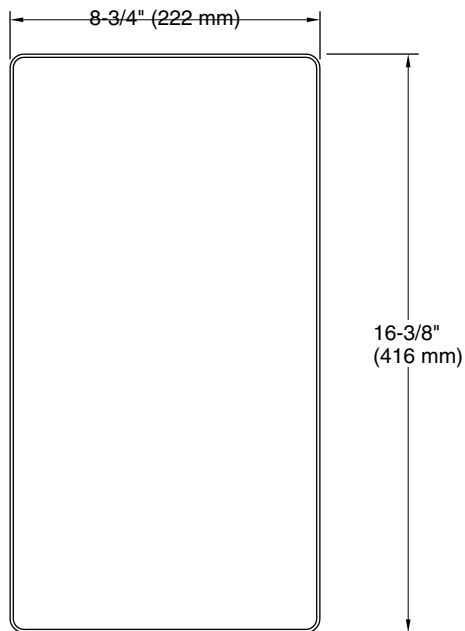

Technical Information

All product dimensions are nominal.

Material: Plastic

Notes

Install this product according to the installation instructions.